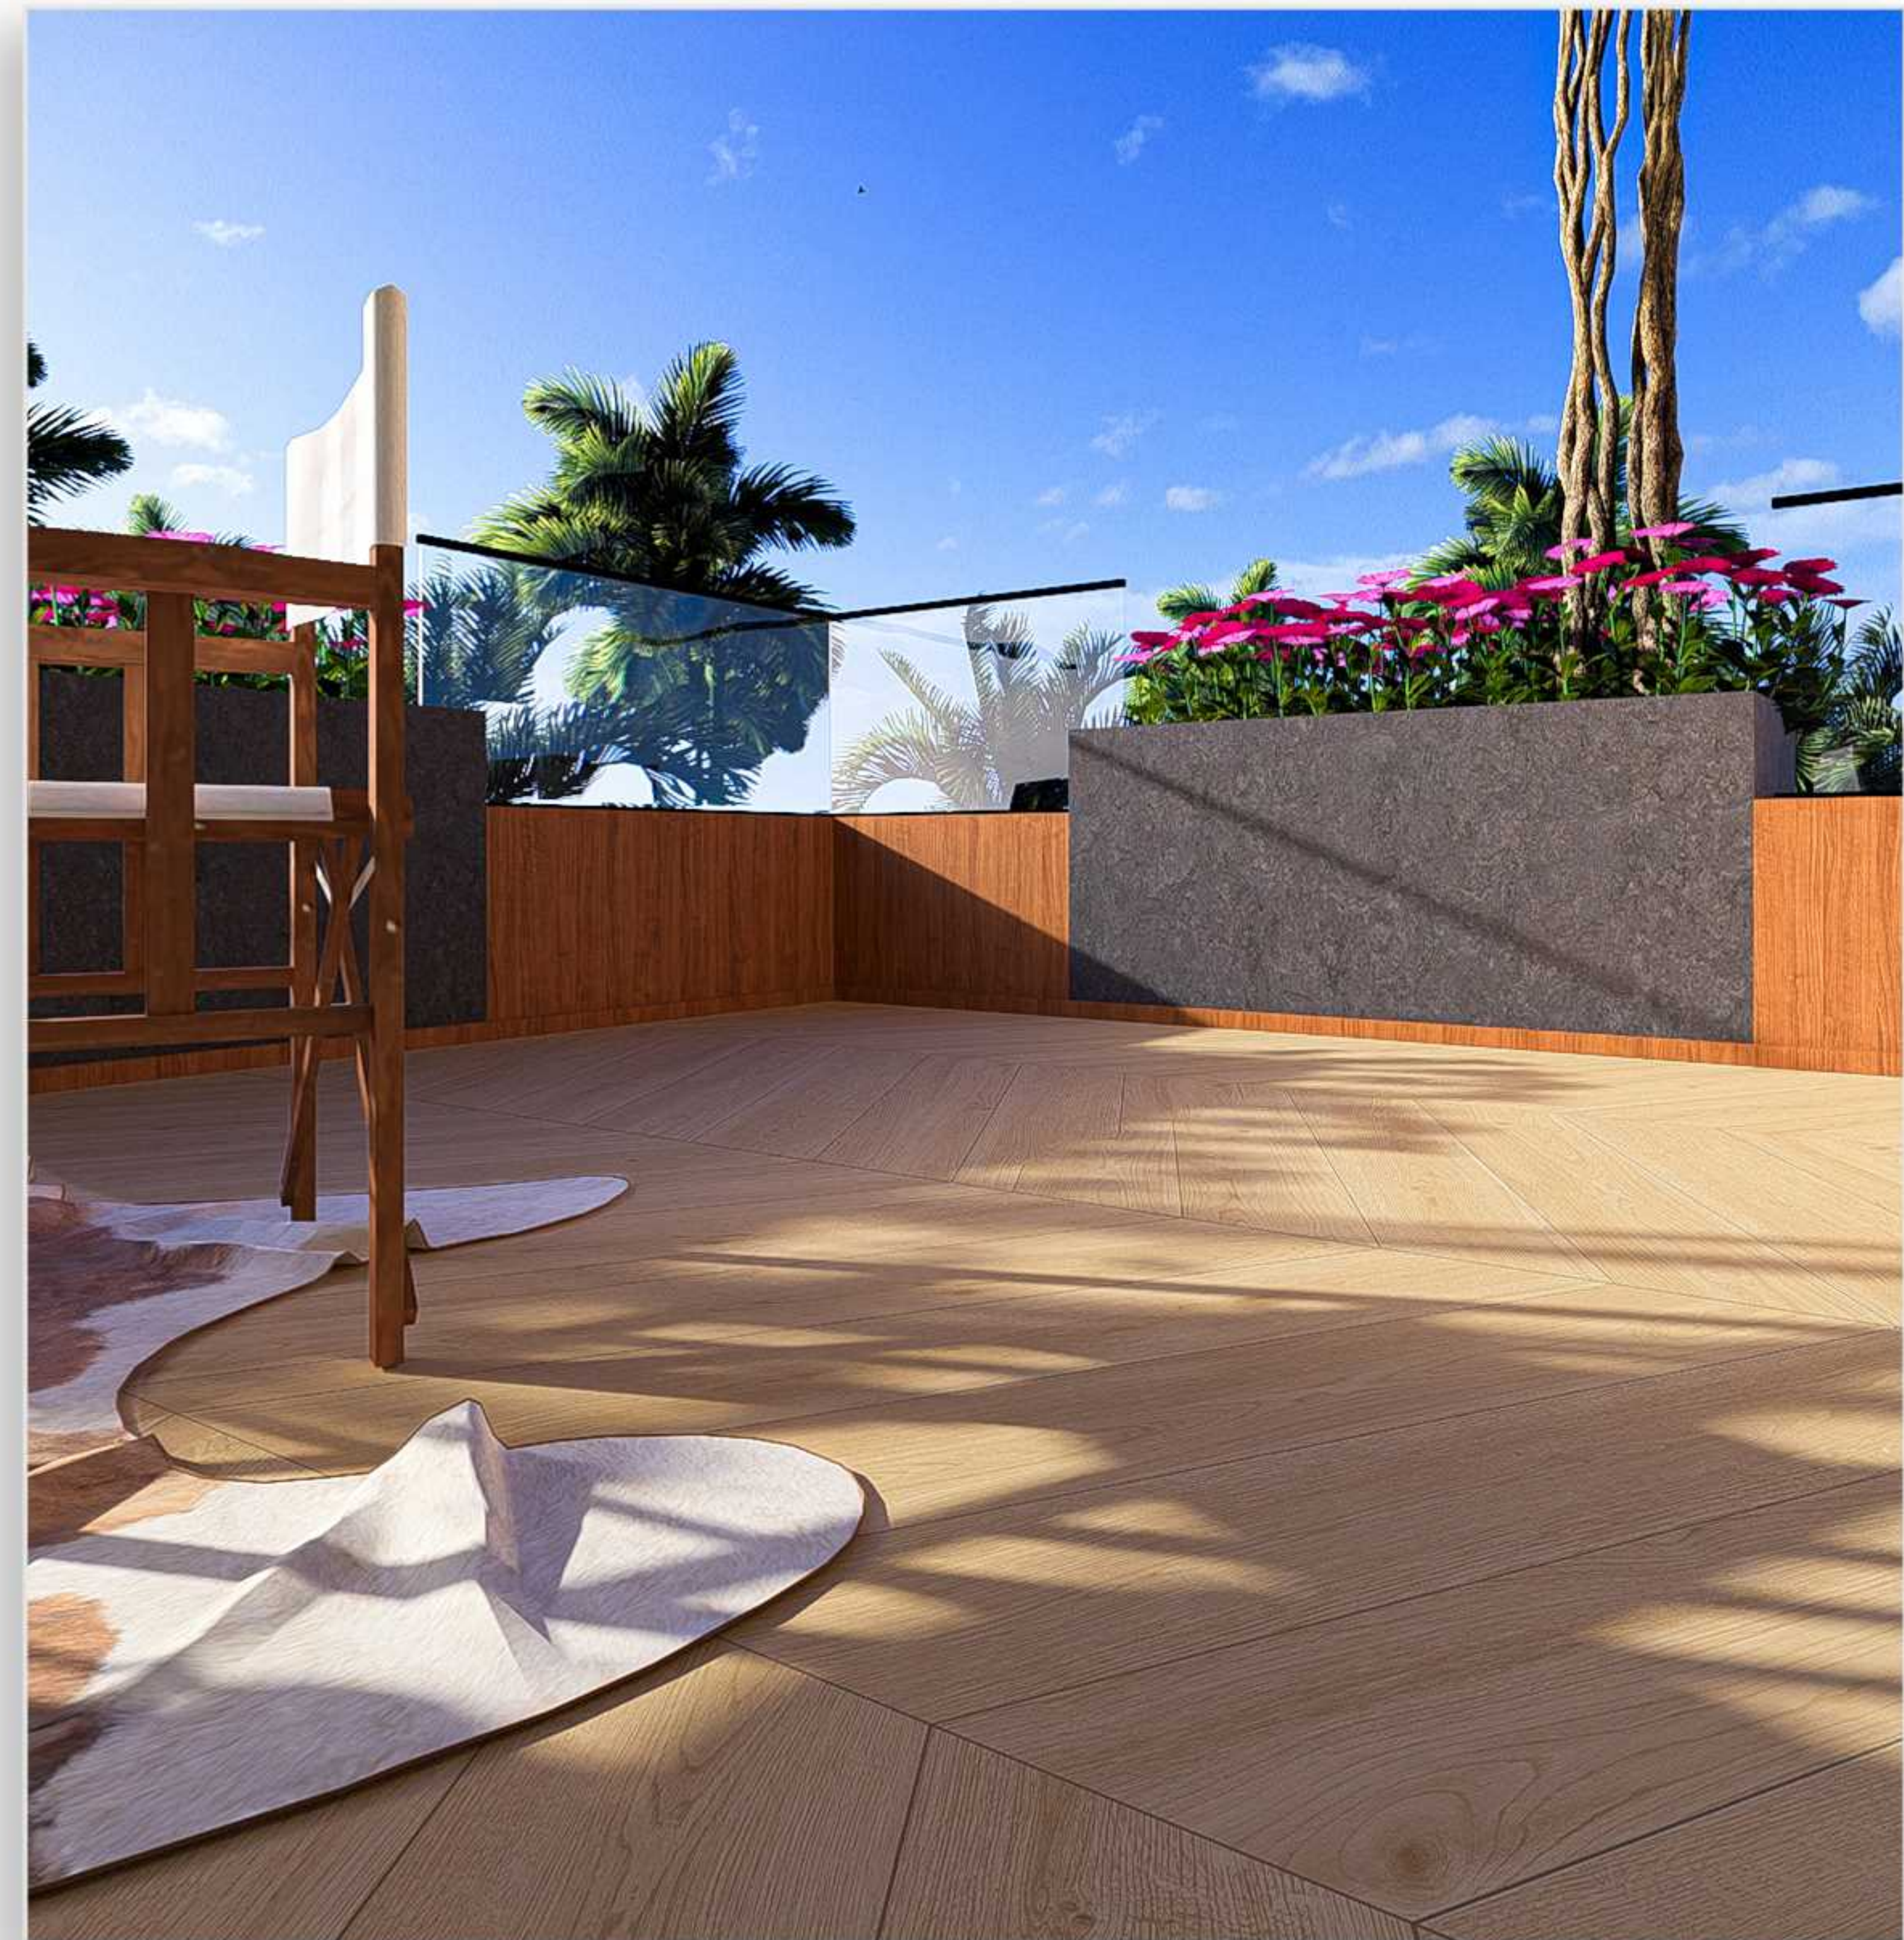

Wood Design

Suitable for terraces and bathrooms.

Features:

WhiteBody Matte 20x120cm

Color:

Alder