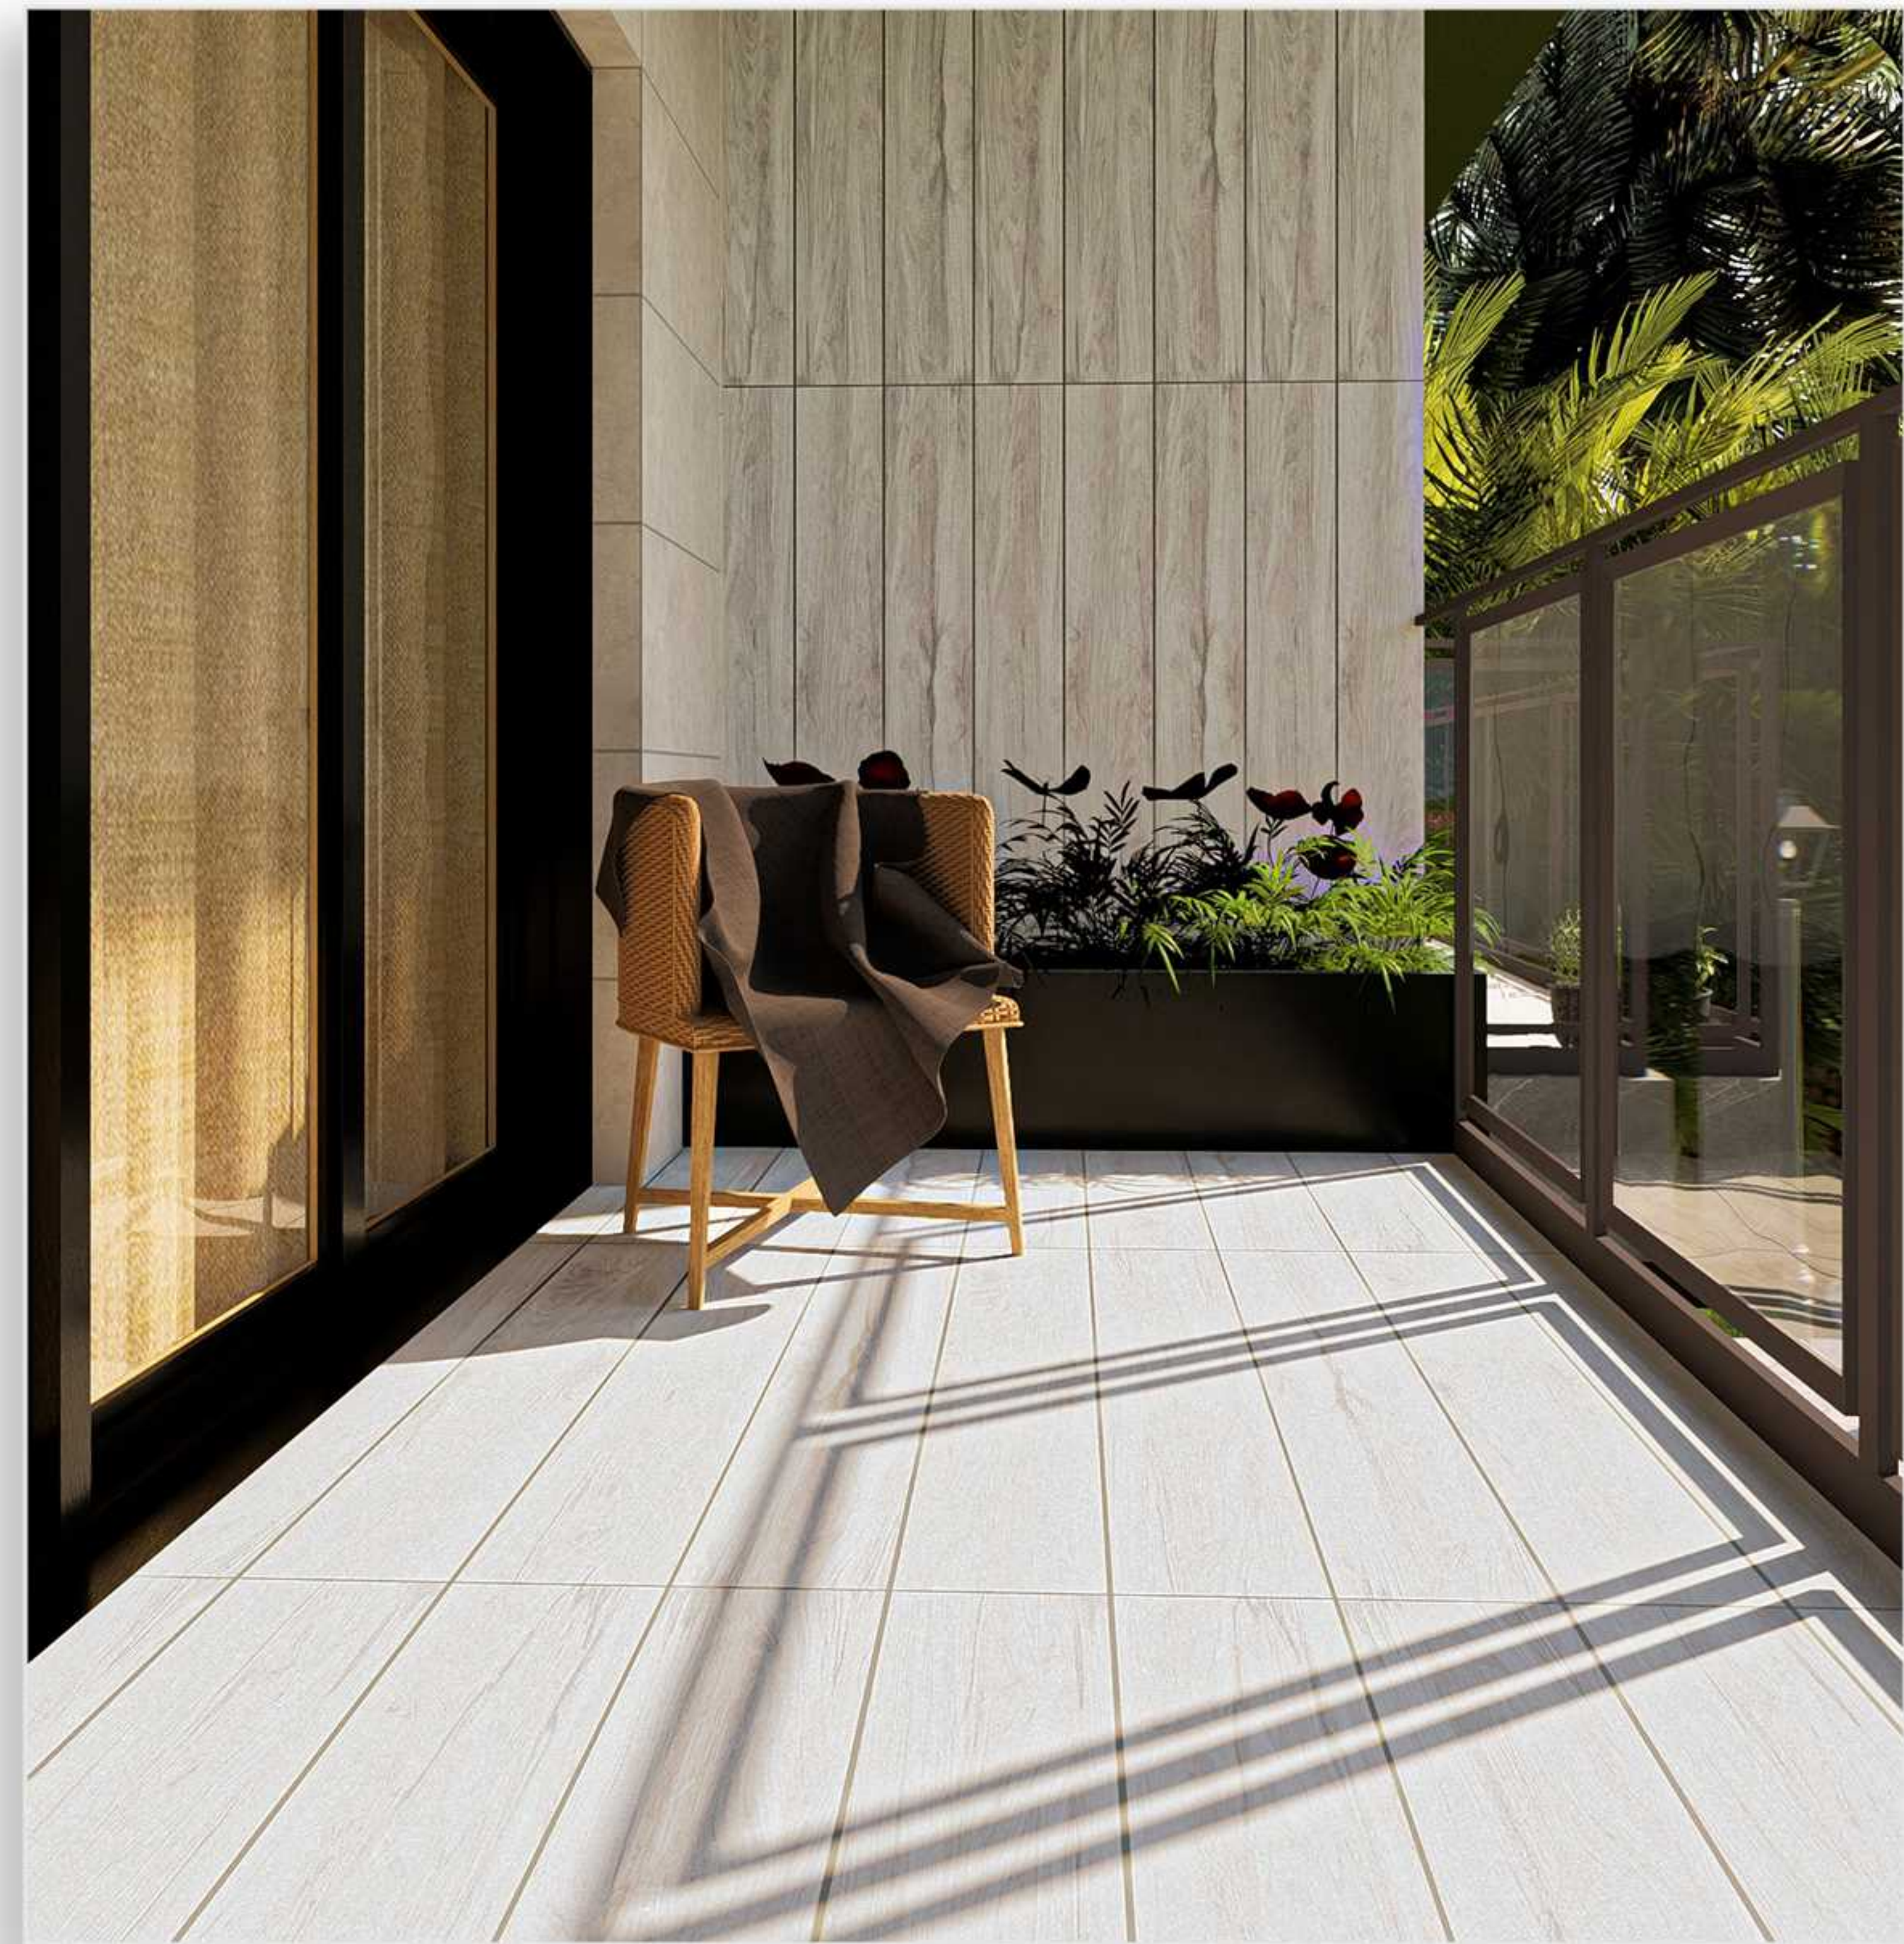

Parkia

20x120cm . White body . Matte . 8faces . DarkBrown
From the heart of the forest to your home.

Wood Design

Suitable for
office and commercial spaces.

Features:

WhiteBody Matte 20x120cm

Color: 

Parkia

Caster

20x120cm

Caster

20x120cm . White body . Matte . 6faces . Light Gray
Experience the good feeling of walking on natural carpet with wheels.

Wood Design

Suitable for
use on building facades.

Features:

WhiteBody Matte 20x120cm

Color: ● ● ● ●

Caster

Alder
20x120cm

Alder

20x120cm . White body . Matte . 8faces . Light Cream
Invite the freshness of nature into your home with wood-patterned ceramic tiles.

Wood Design

Suitable for terraces and bathrooms.