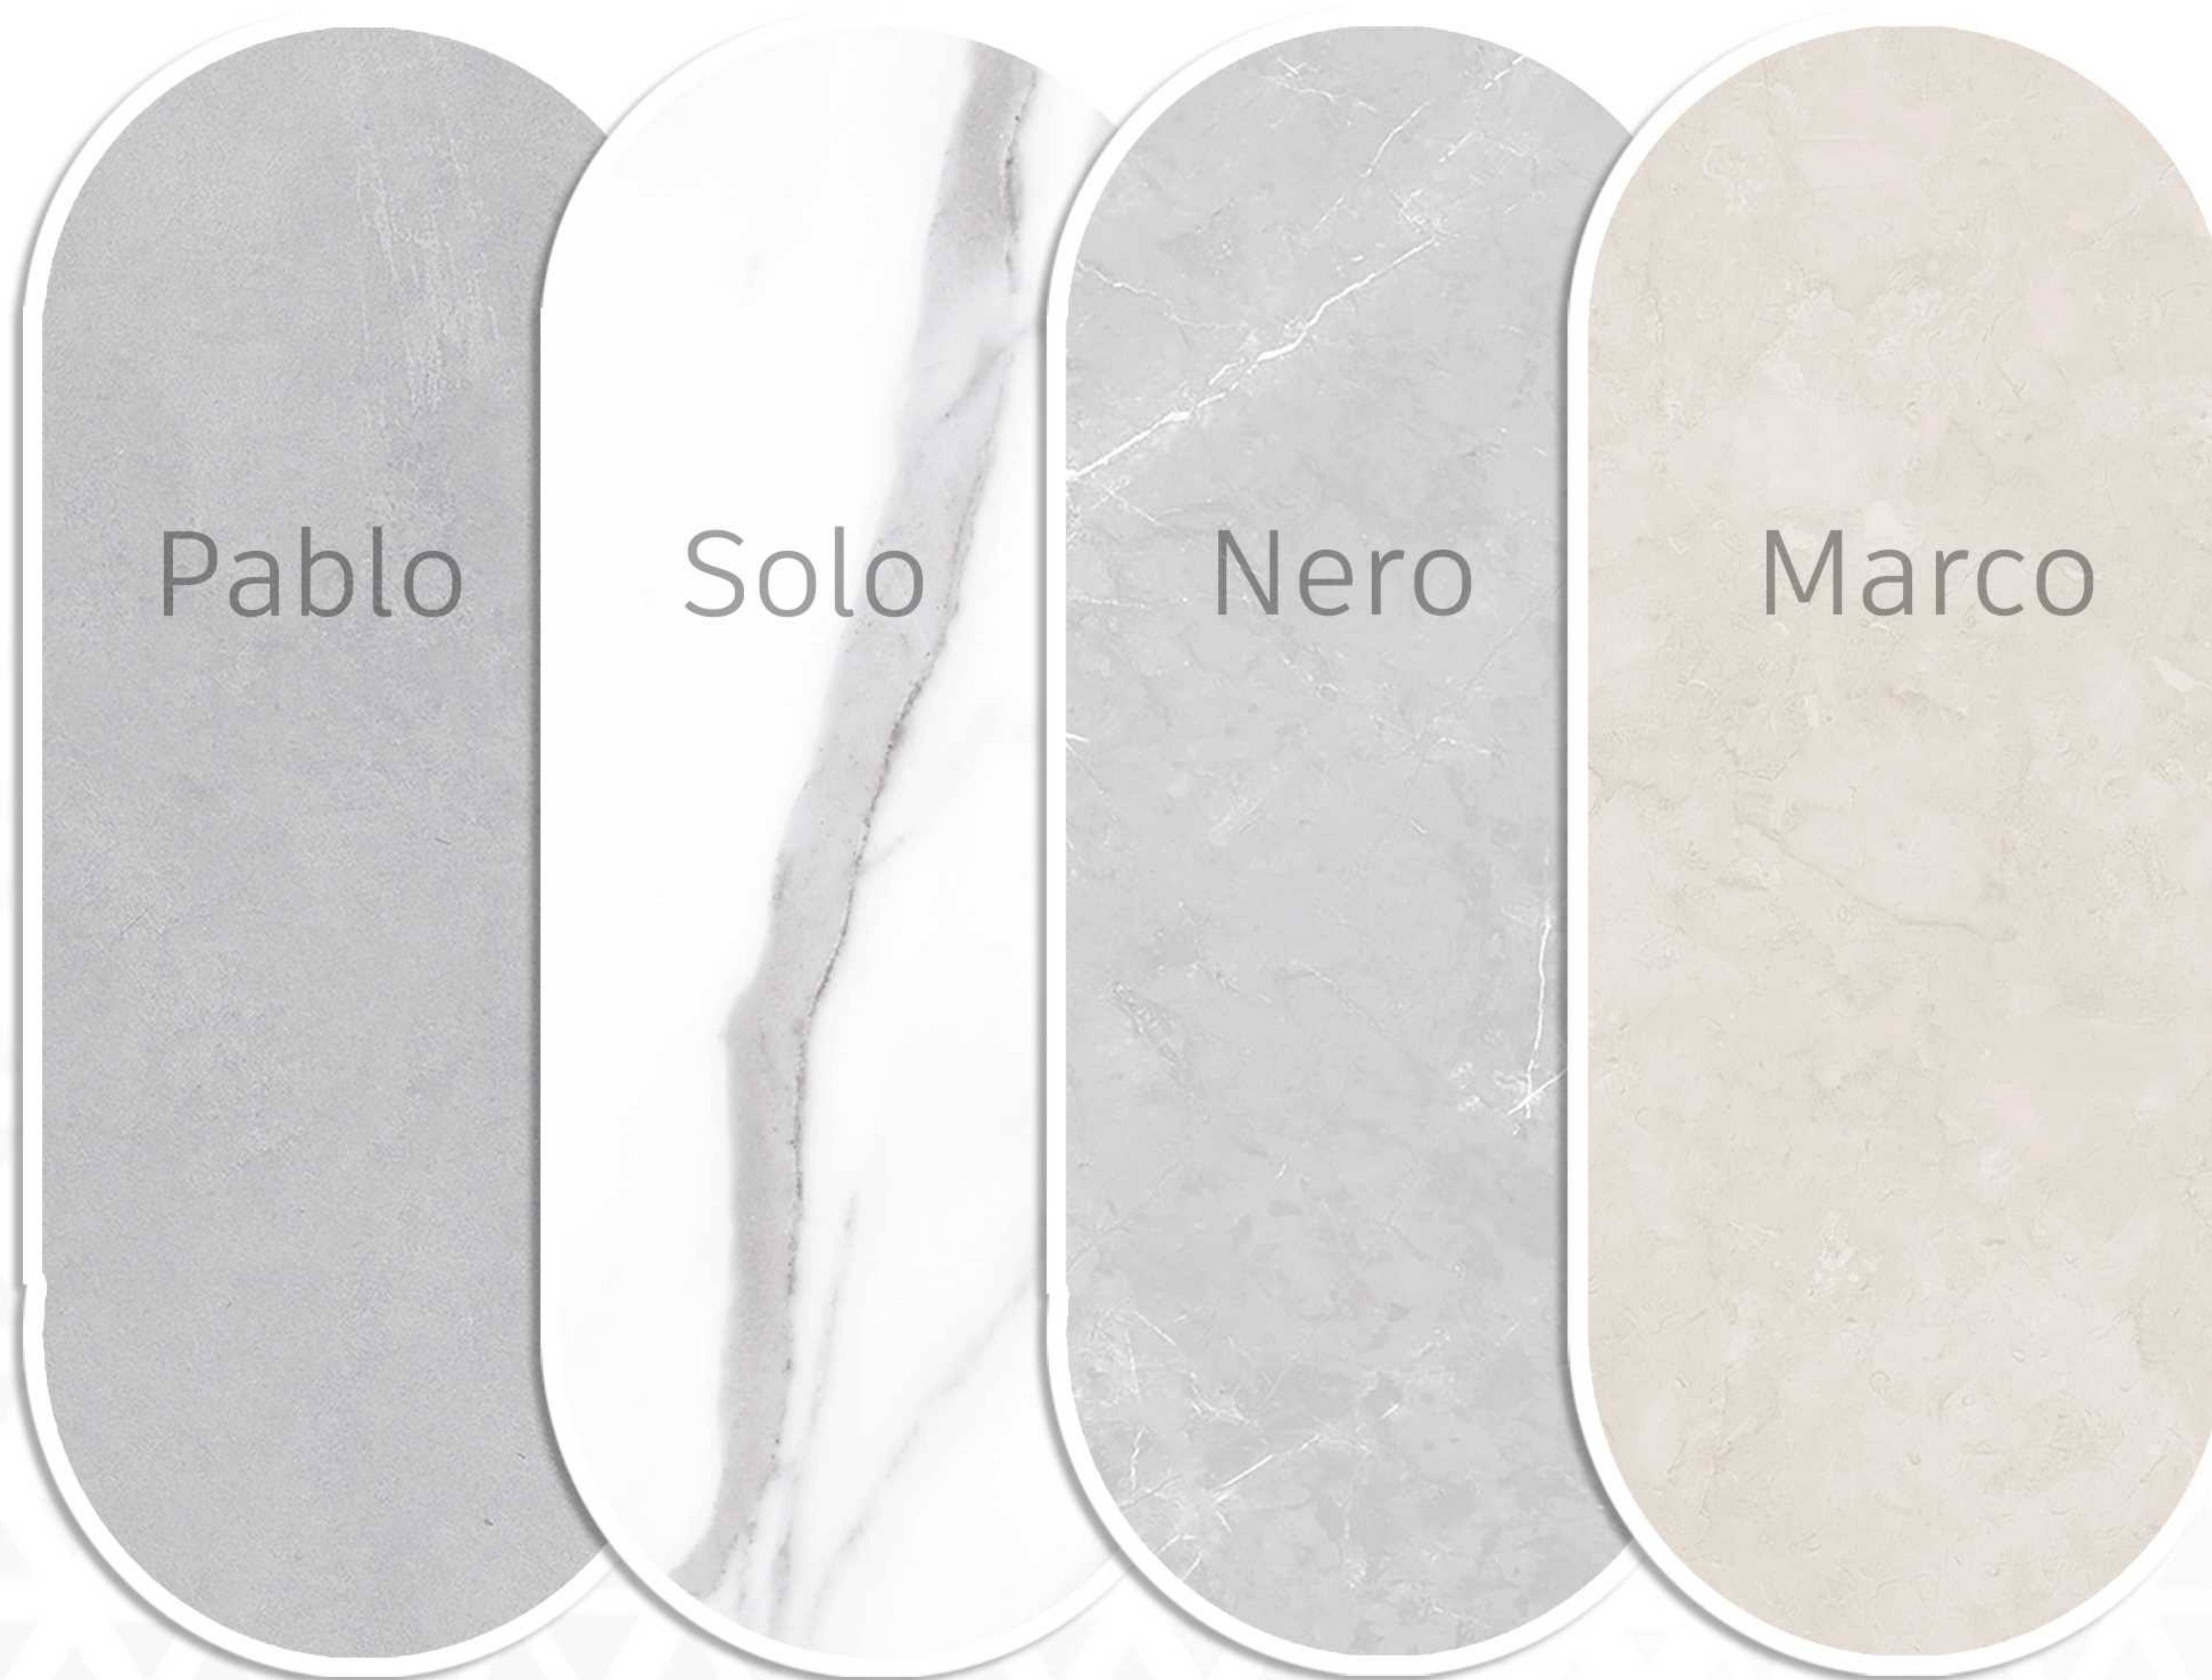

Contents

75x75cm