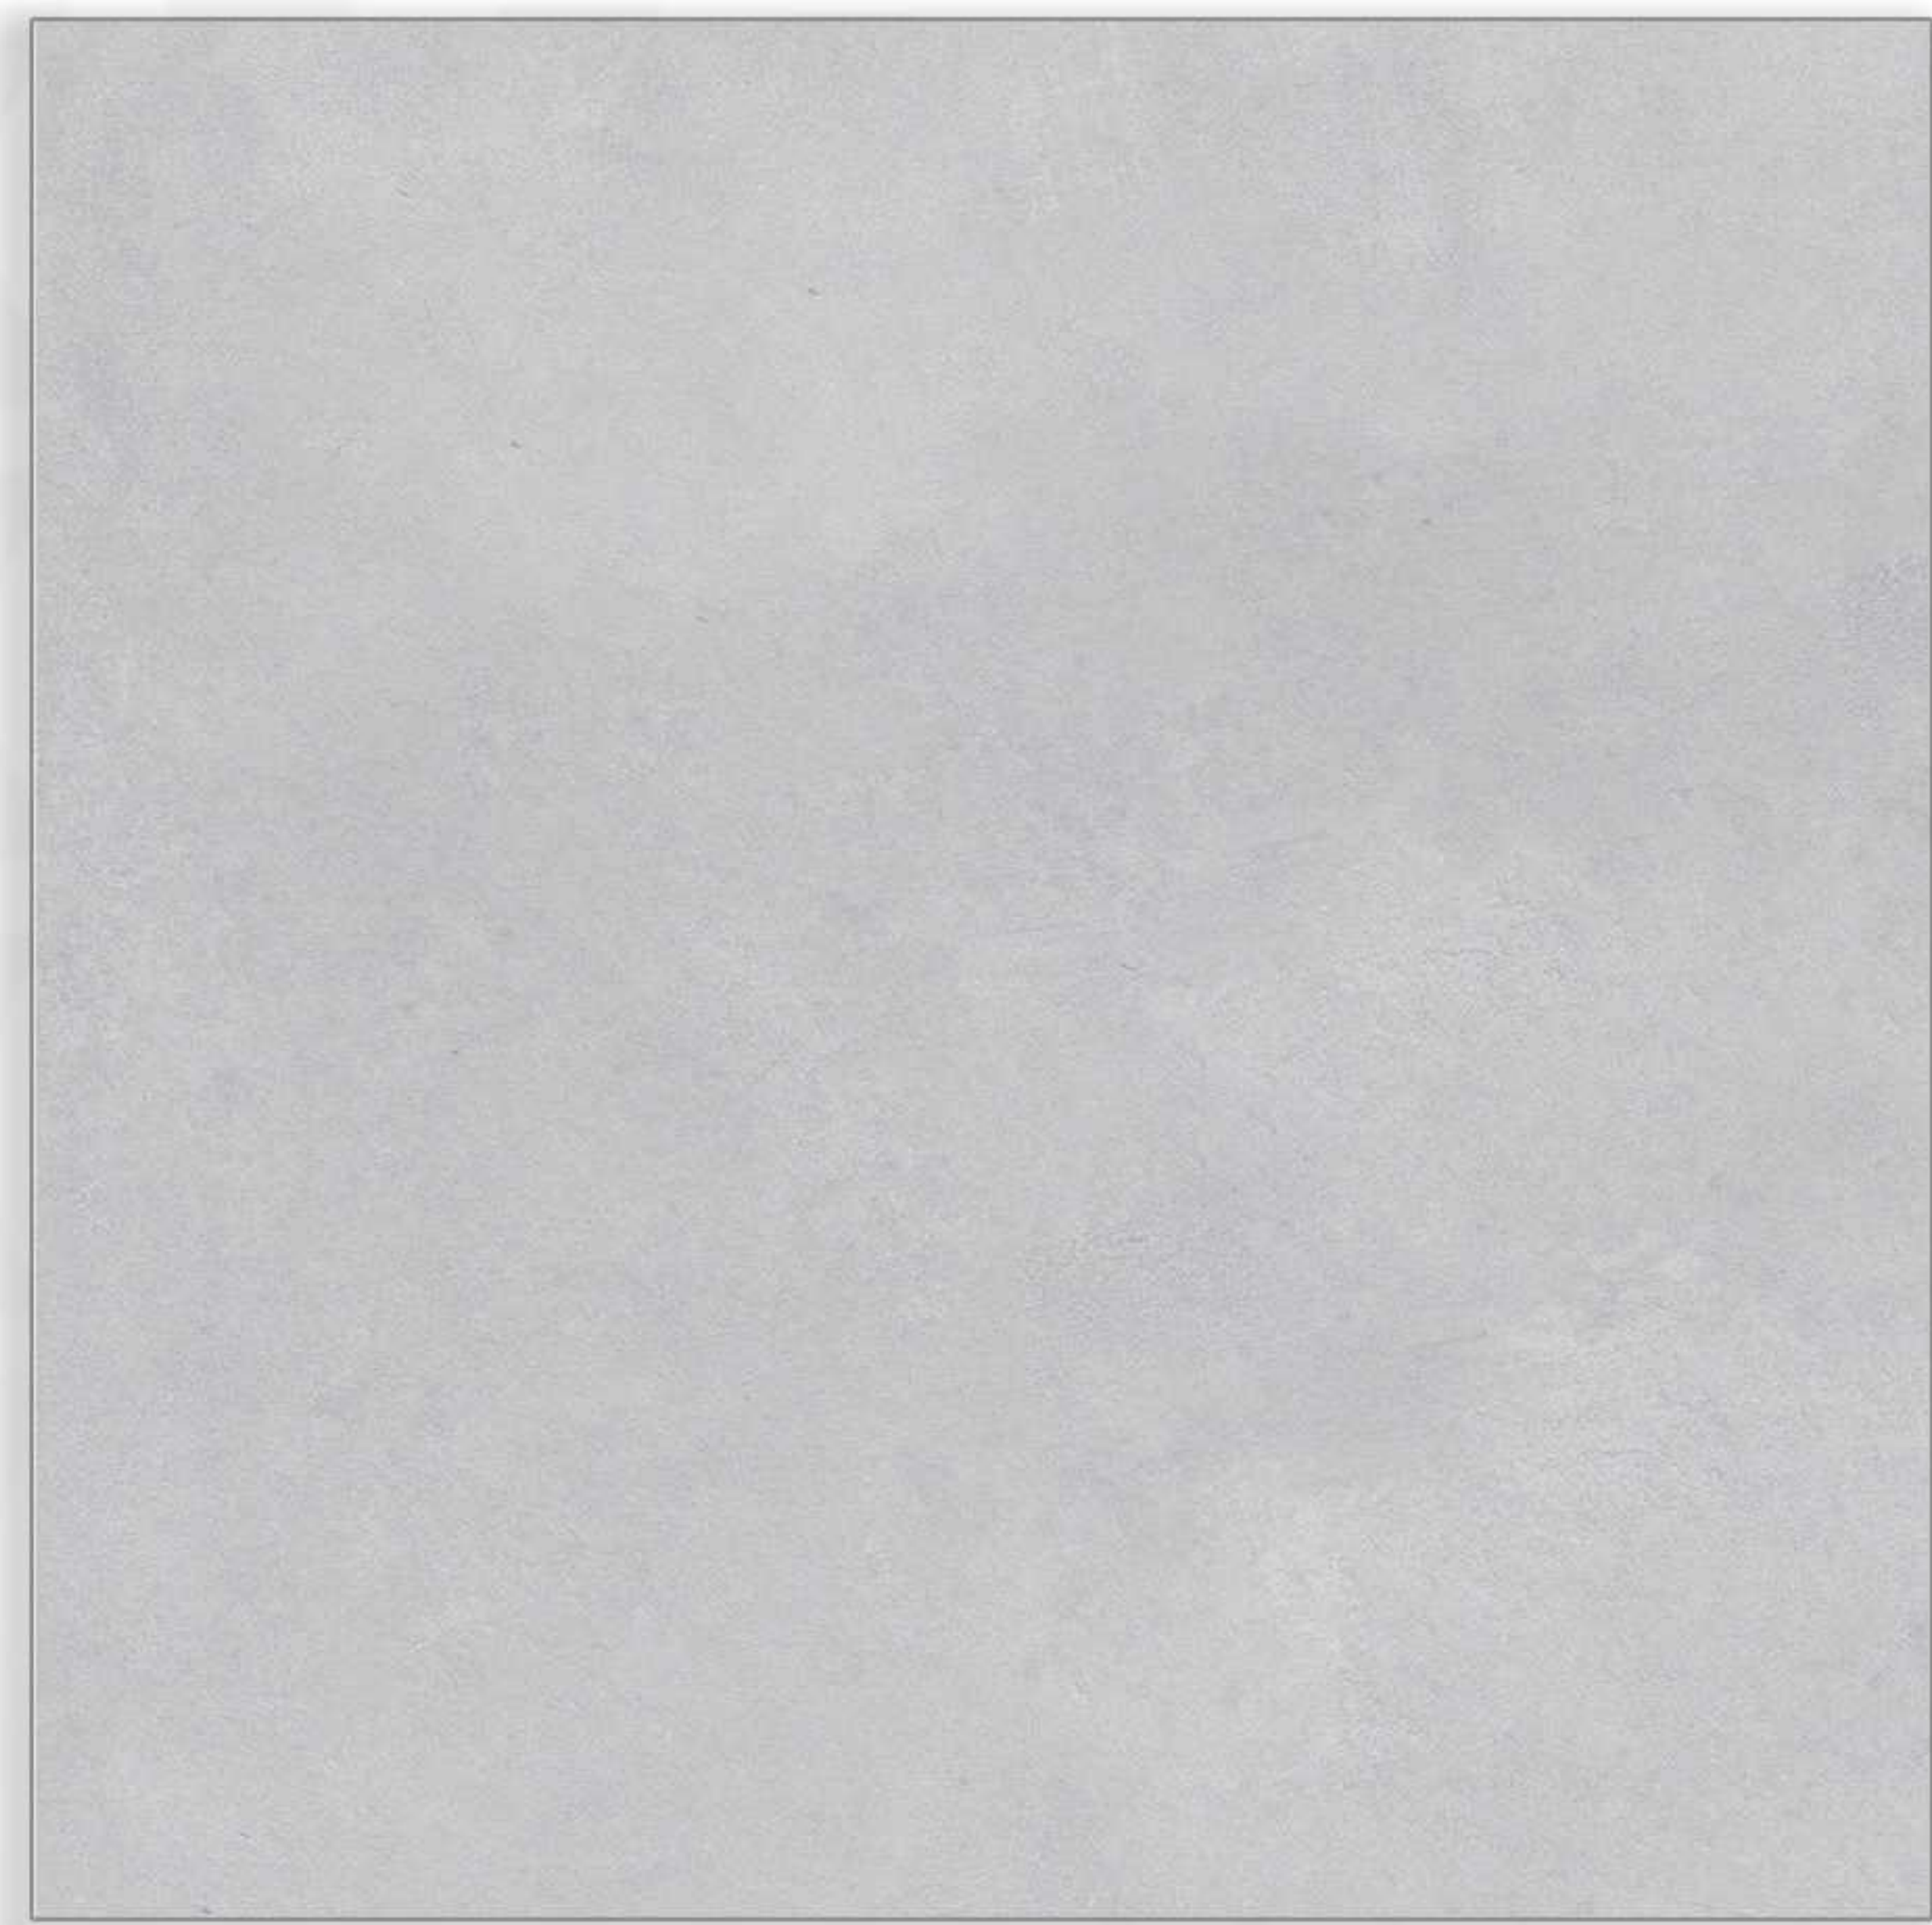

CATALOG

75 x 75
CM

MATTE

📷 Gloria_Ceramice
🌐 WWW.Gloriatile.com

2025

Contents

75x75cm

P A B L O

Pablo

75x75 cm Matte White body

Pablo gray

Matte

75x75cm

The image features a background of marbled paper with a light cream or off-white base color. It is decorated with several prominent, irregular veins of a muted, dusty grey or taupe color. These veins run diagonally across the frame, creating a classic marble pattern. In the center of the image, the word "SOLO" is printed in a clean, modern, sans-serif typeface. The letters are a dark grey color, matching the veins in the background, and are spaced out evenly. Each letter has a subtle drop shadow, giving it a slight three-dimensional appearance as if it's floating above the paper.

SOLO

SOLO

75x75 cm Matte White body

Nero_{gray}

Matte

75x75cm

MARCO

Marco

75x75 cm Matte White body

Marco_{cream}

Matte

75x75cm

The image features a background of marbled paper with a complex, organic pattern of veins in shades of grey, white, and black. The word "NERO" is centered horizontally and vertically in a clean, black, sans-serif font. The letters are spaced out evenly, and the overall aesthetic is minimalist and sophisticated.