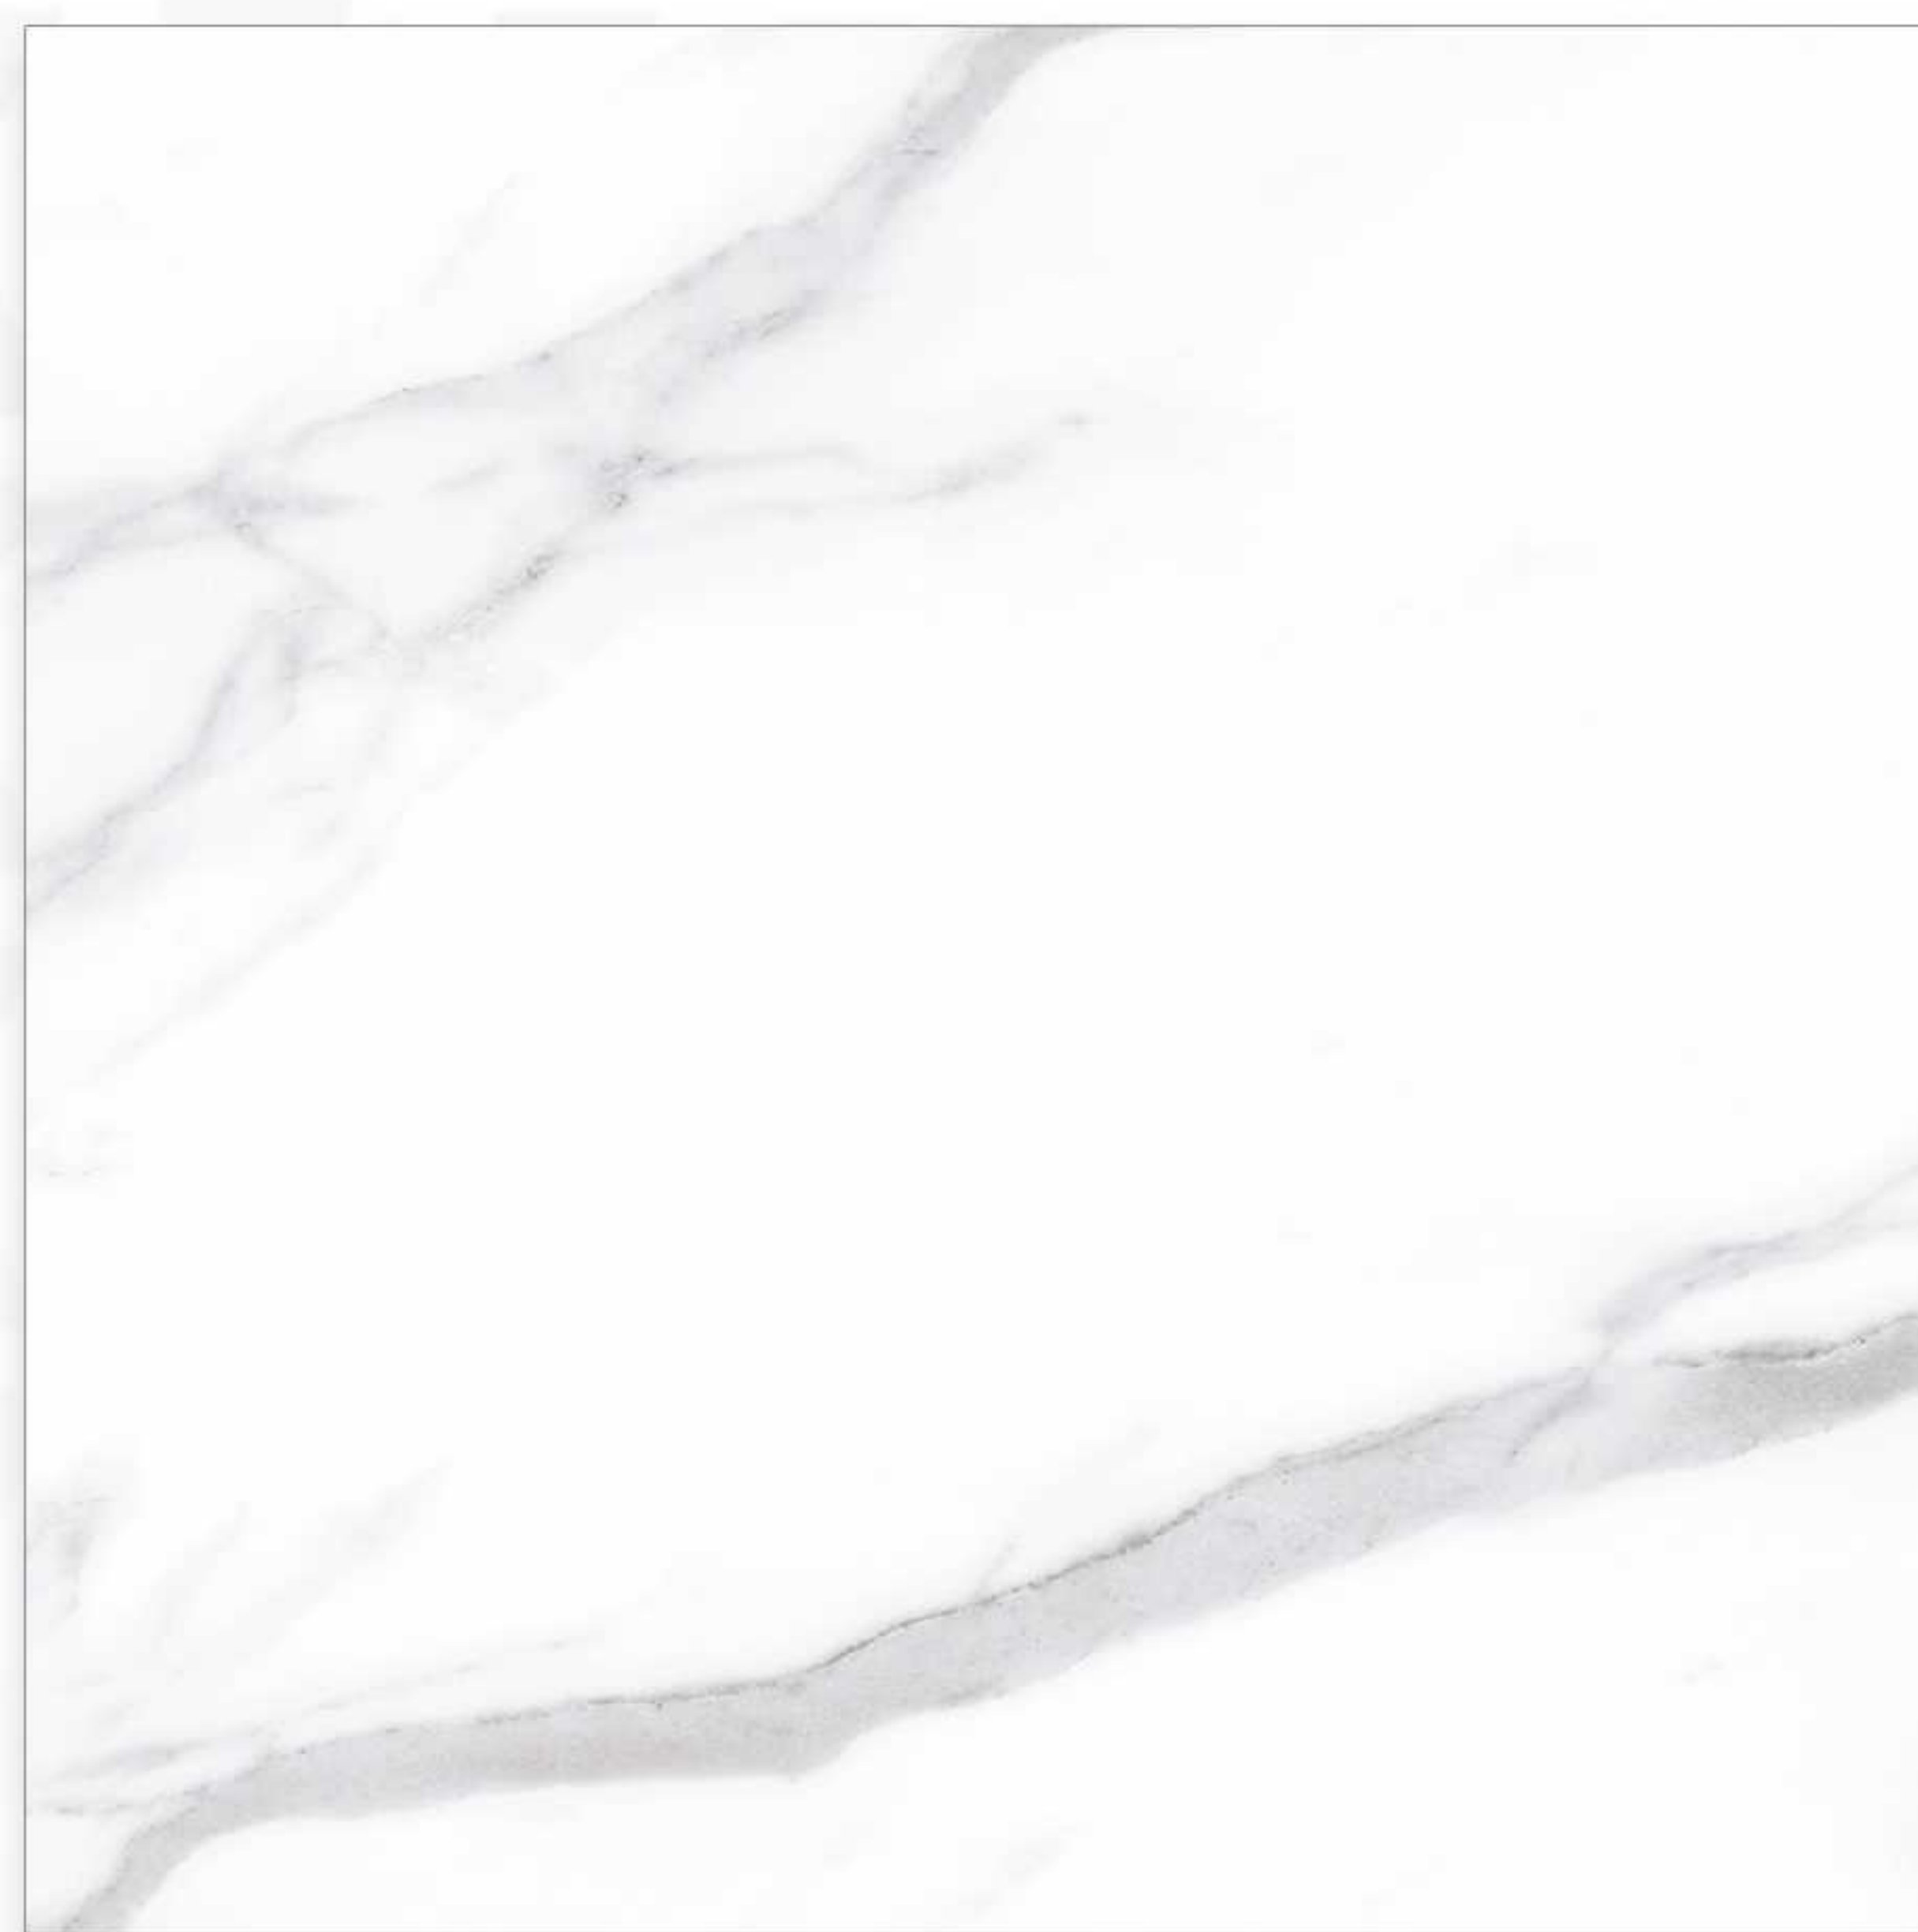

Pablo

75x75 cm Matte White body

Pablo gray

Matte

75x75cm

The image features a background of marbled paper with a light cream or off-white base color. It is decorated with several prominent, irregular veins of a muted, dusty grey or taupe color. These veins run diagonally across the frame, creating a classic marble pattern. In the center of the image, the word "SOLO" is printed in a clean, modern, sans-serif typeface. The letters are a dark grey color, matching the veins in the background, and are spaced out evenly. Each letter has a subtle drop shadow, giving it a slight three-dimensional appearance as if it's floating above the paper.

SOLO

SOLO

75x75 cm Matte White body

Nero_{gray}

Matte

75x75cm

MARCO

Marco

75x75 cm Matte White body

Marco_{cream}

Matte

75x75cm

The image features a background of marbled paper with a complex, organic pattern of veins in shades of grey, white, and black. The word "NERO" is centered horizontally and vertically in a clean, black, sans-serif font. The letters are spaced out evenly, and the overall aesthetic is minimalist and sophisticated.