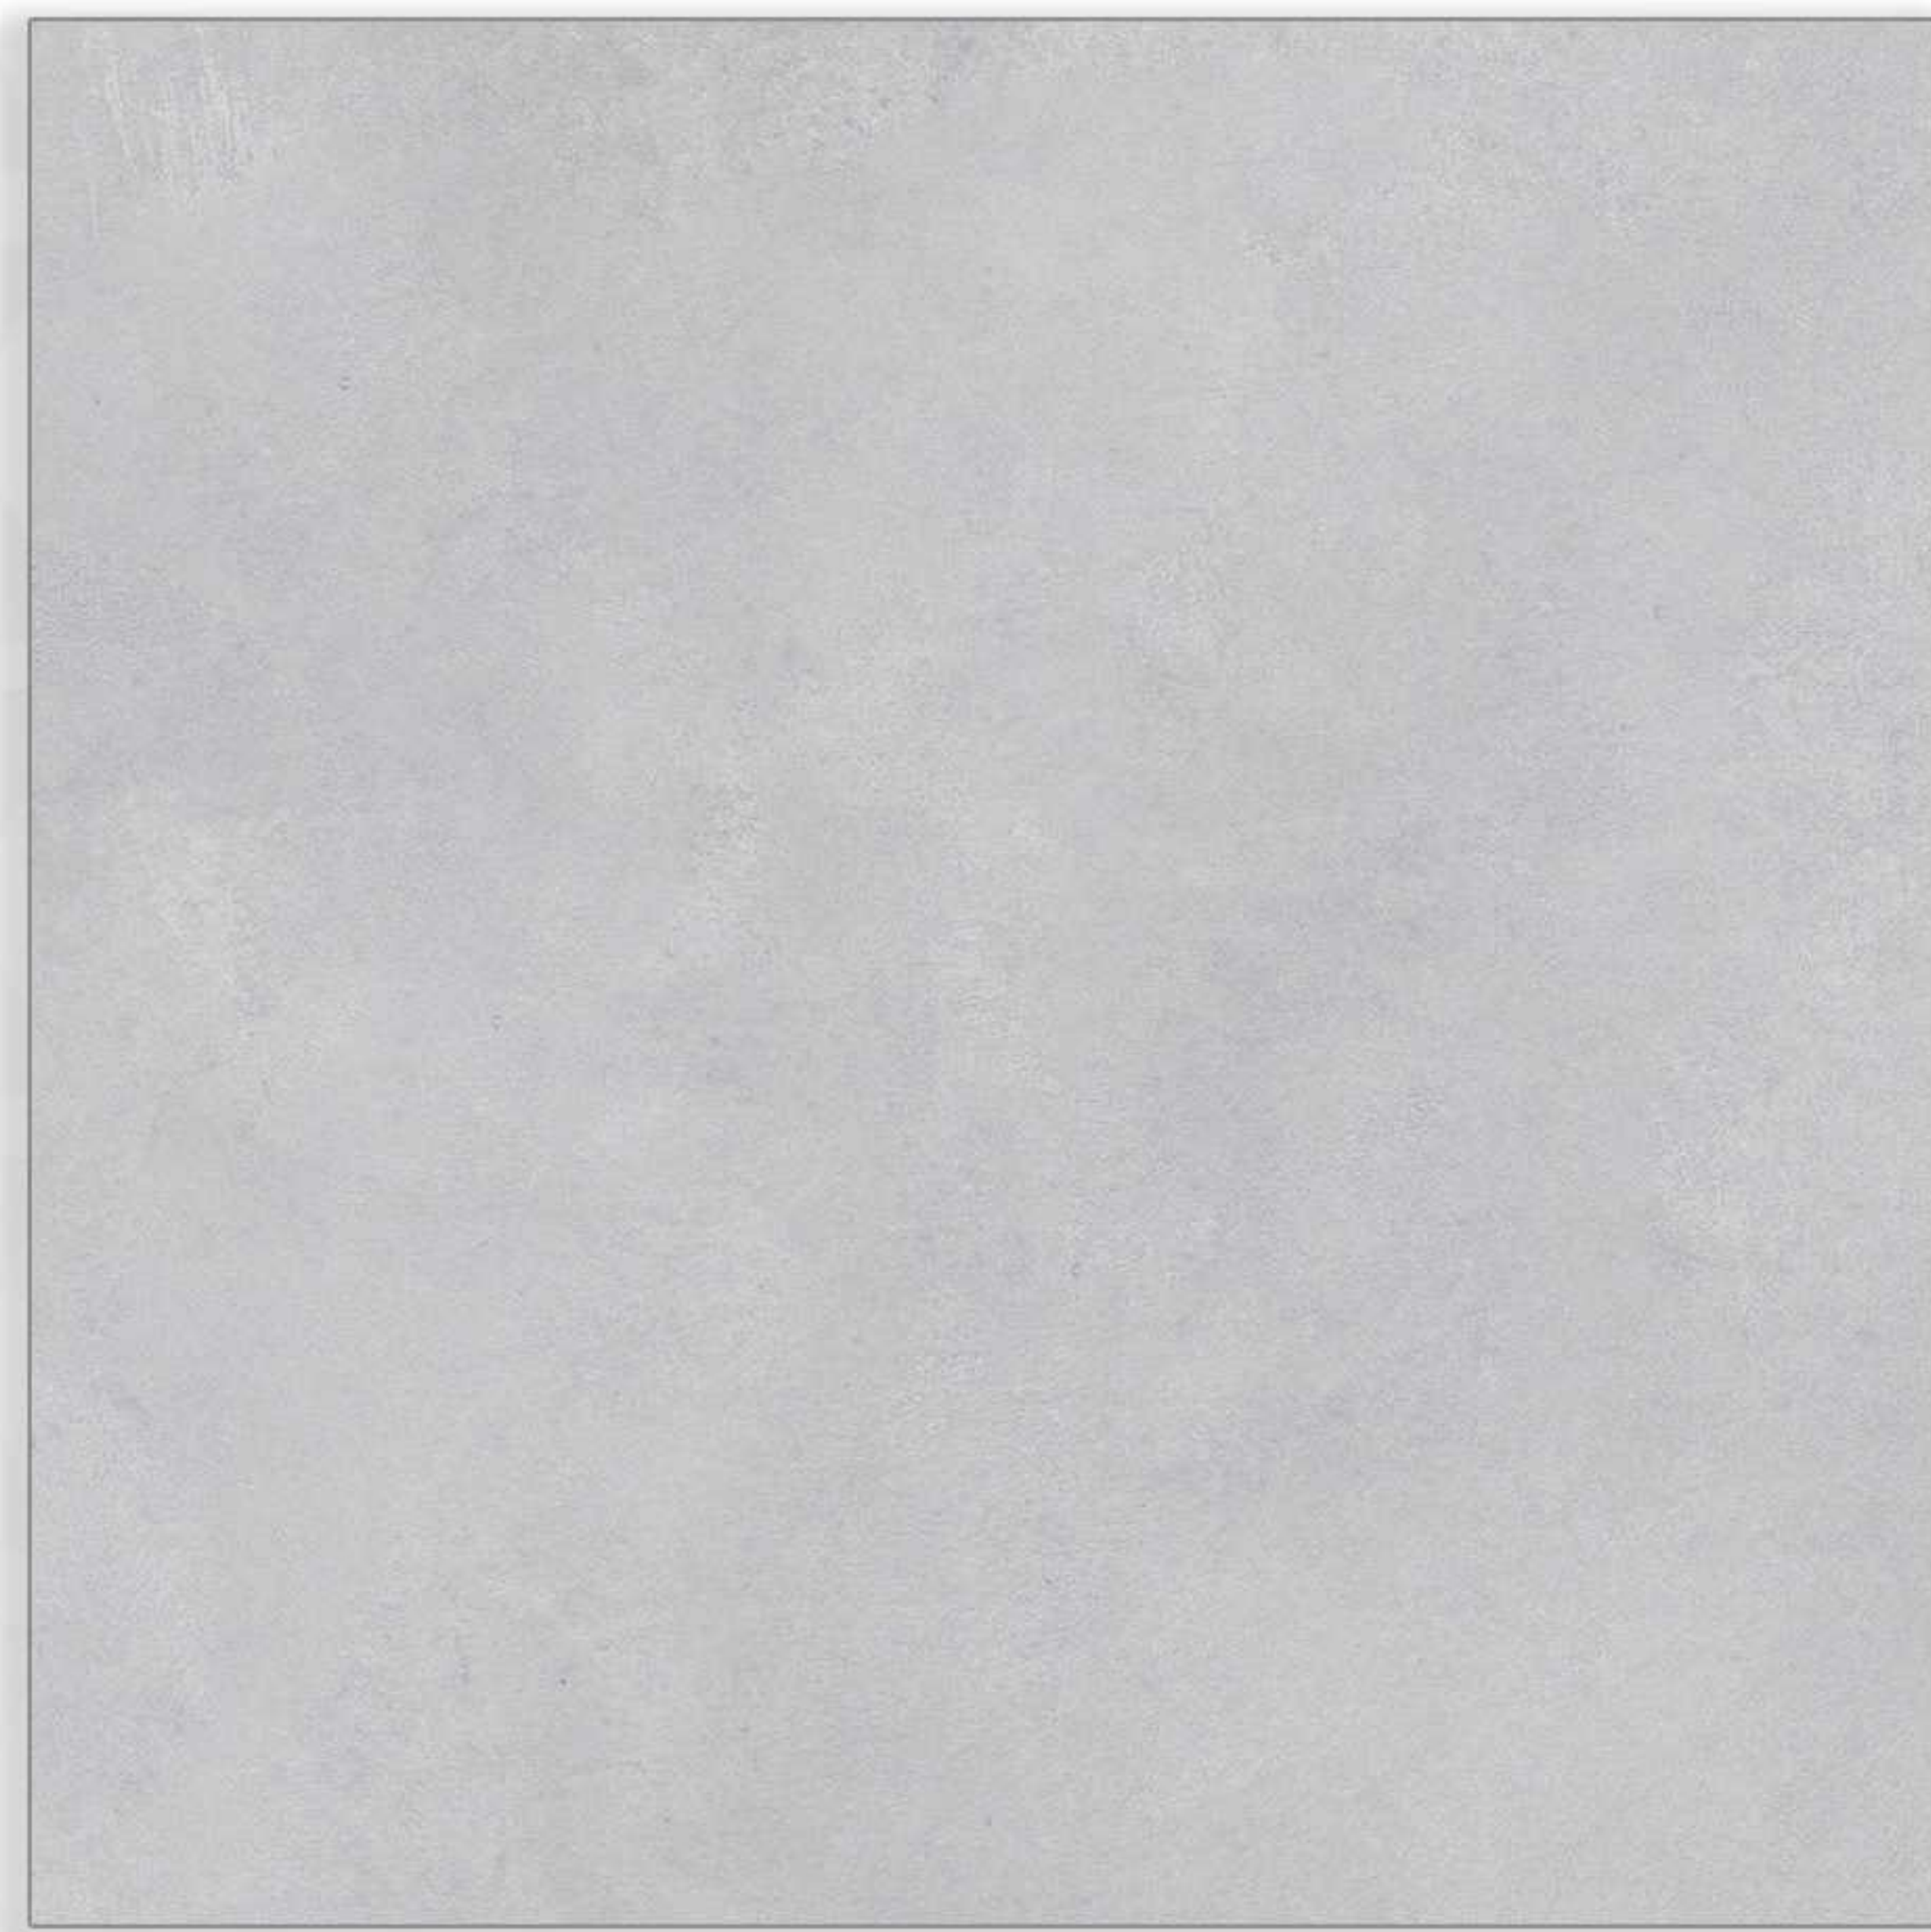

CATALOG

75 x 75
CM

MATTE

📷 Gloria_Ceramice
🌐 WWW.Gloriatile.com

2025

Contents

75x75cm

P A B L O

Pablo

75x75 cm Matte White body

Pablo gray

Matte

75x75cm

The image features a background of marbled paper with a light cream or off-white base color. It is decorated with several prominent, irregular veins of a muted, dusty grey or taupe color. These veins run diagonally across the frame, creating a classic marble pattern. In the center of the image, the word "SOLO" is printed in a clean, modern, sans-serif typeface. The letters are a dark grey color, matching the veins in the background, and are spaced out evenly. Each letter has a subtle drop shadow, giving it a slight three-dimensional appearance as if it's floating above the paper.

SOLO

SOLO

75x75 cm Matte White body

Nero_{gray}

Matte

75x75cm

MARCO

Marco

75x75 cm Matte White body

Marco_{cream}

Matte

75x75cm

The image features a background of marbled paper with a complex, organic pattern of veins in shades of grey, white, and black. The word "NERO" is centered horizontally and vertically in a clean, black, sans-serif font. The letters are spaced out evenly, and the overall aesthetic is minimalist and sophisticated.