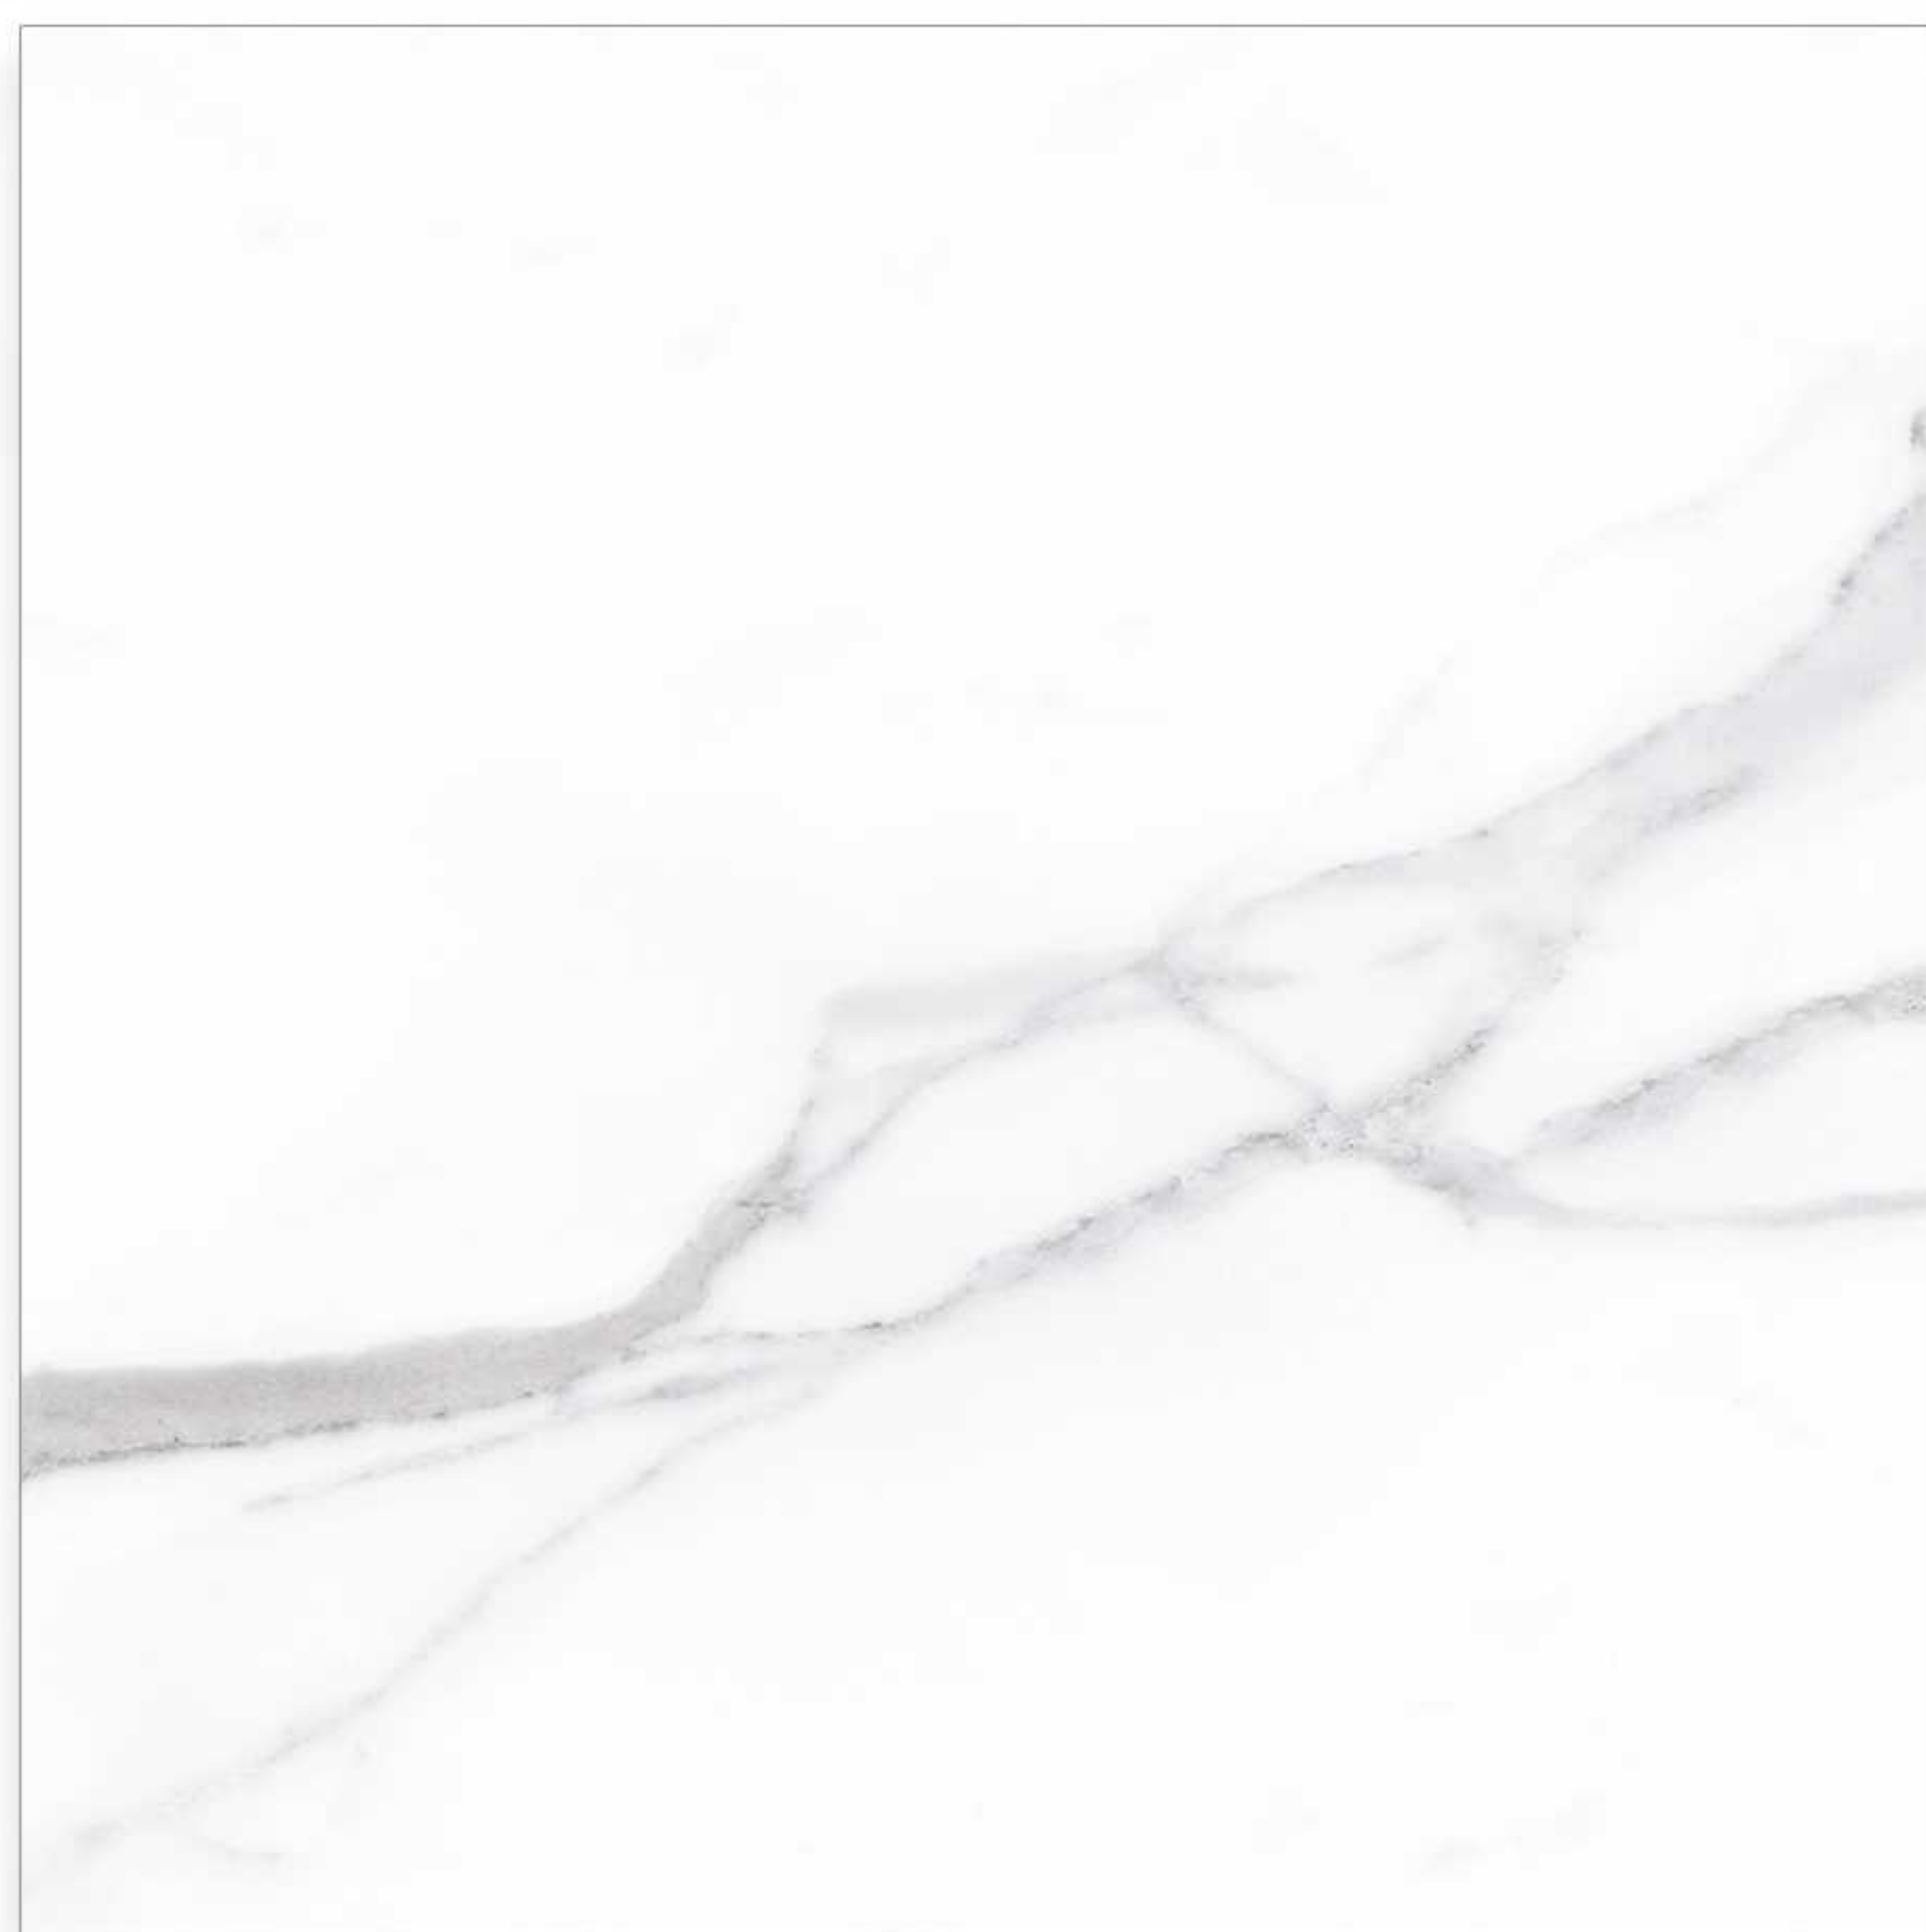

Pablo

75x75 cm Matte White body

Pablo gray

Matte

75x75cm

The image features a background of marbled paper with a light cream or off-white base color. It is decorated with several prominent, irregular veins of a muted, dusty grey or taupe color. These veins run diagonally across the frame, creating a classic marble pattern. In the center of the image, the word "SOLO" is printed in a clean, modern, sans-serif typeface. The letters are a dark grey color, matching the veins in the background, and are spaced out evenly. Each letter has a subtle drop shadow, giving it a slight three-dimensional appearance as if it's floating above the paper.

SOLO

SOLO

75x75 cm Matte White body

Nero_{gray}

Matte

75x75cm

MARCO

Marco

75x75 cm Matte White body

Marco_{cream}

Matte

75x75cm

The image features a background of marbled paper with a complex, organic pattern of veins in shades of grey, white, and black. The word "NERO" is centered horizontally and vertically in a clean, black, sans-serif font. The letters are spaced out evenly, and the overall aesthetic is minimalist and sophisticated.