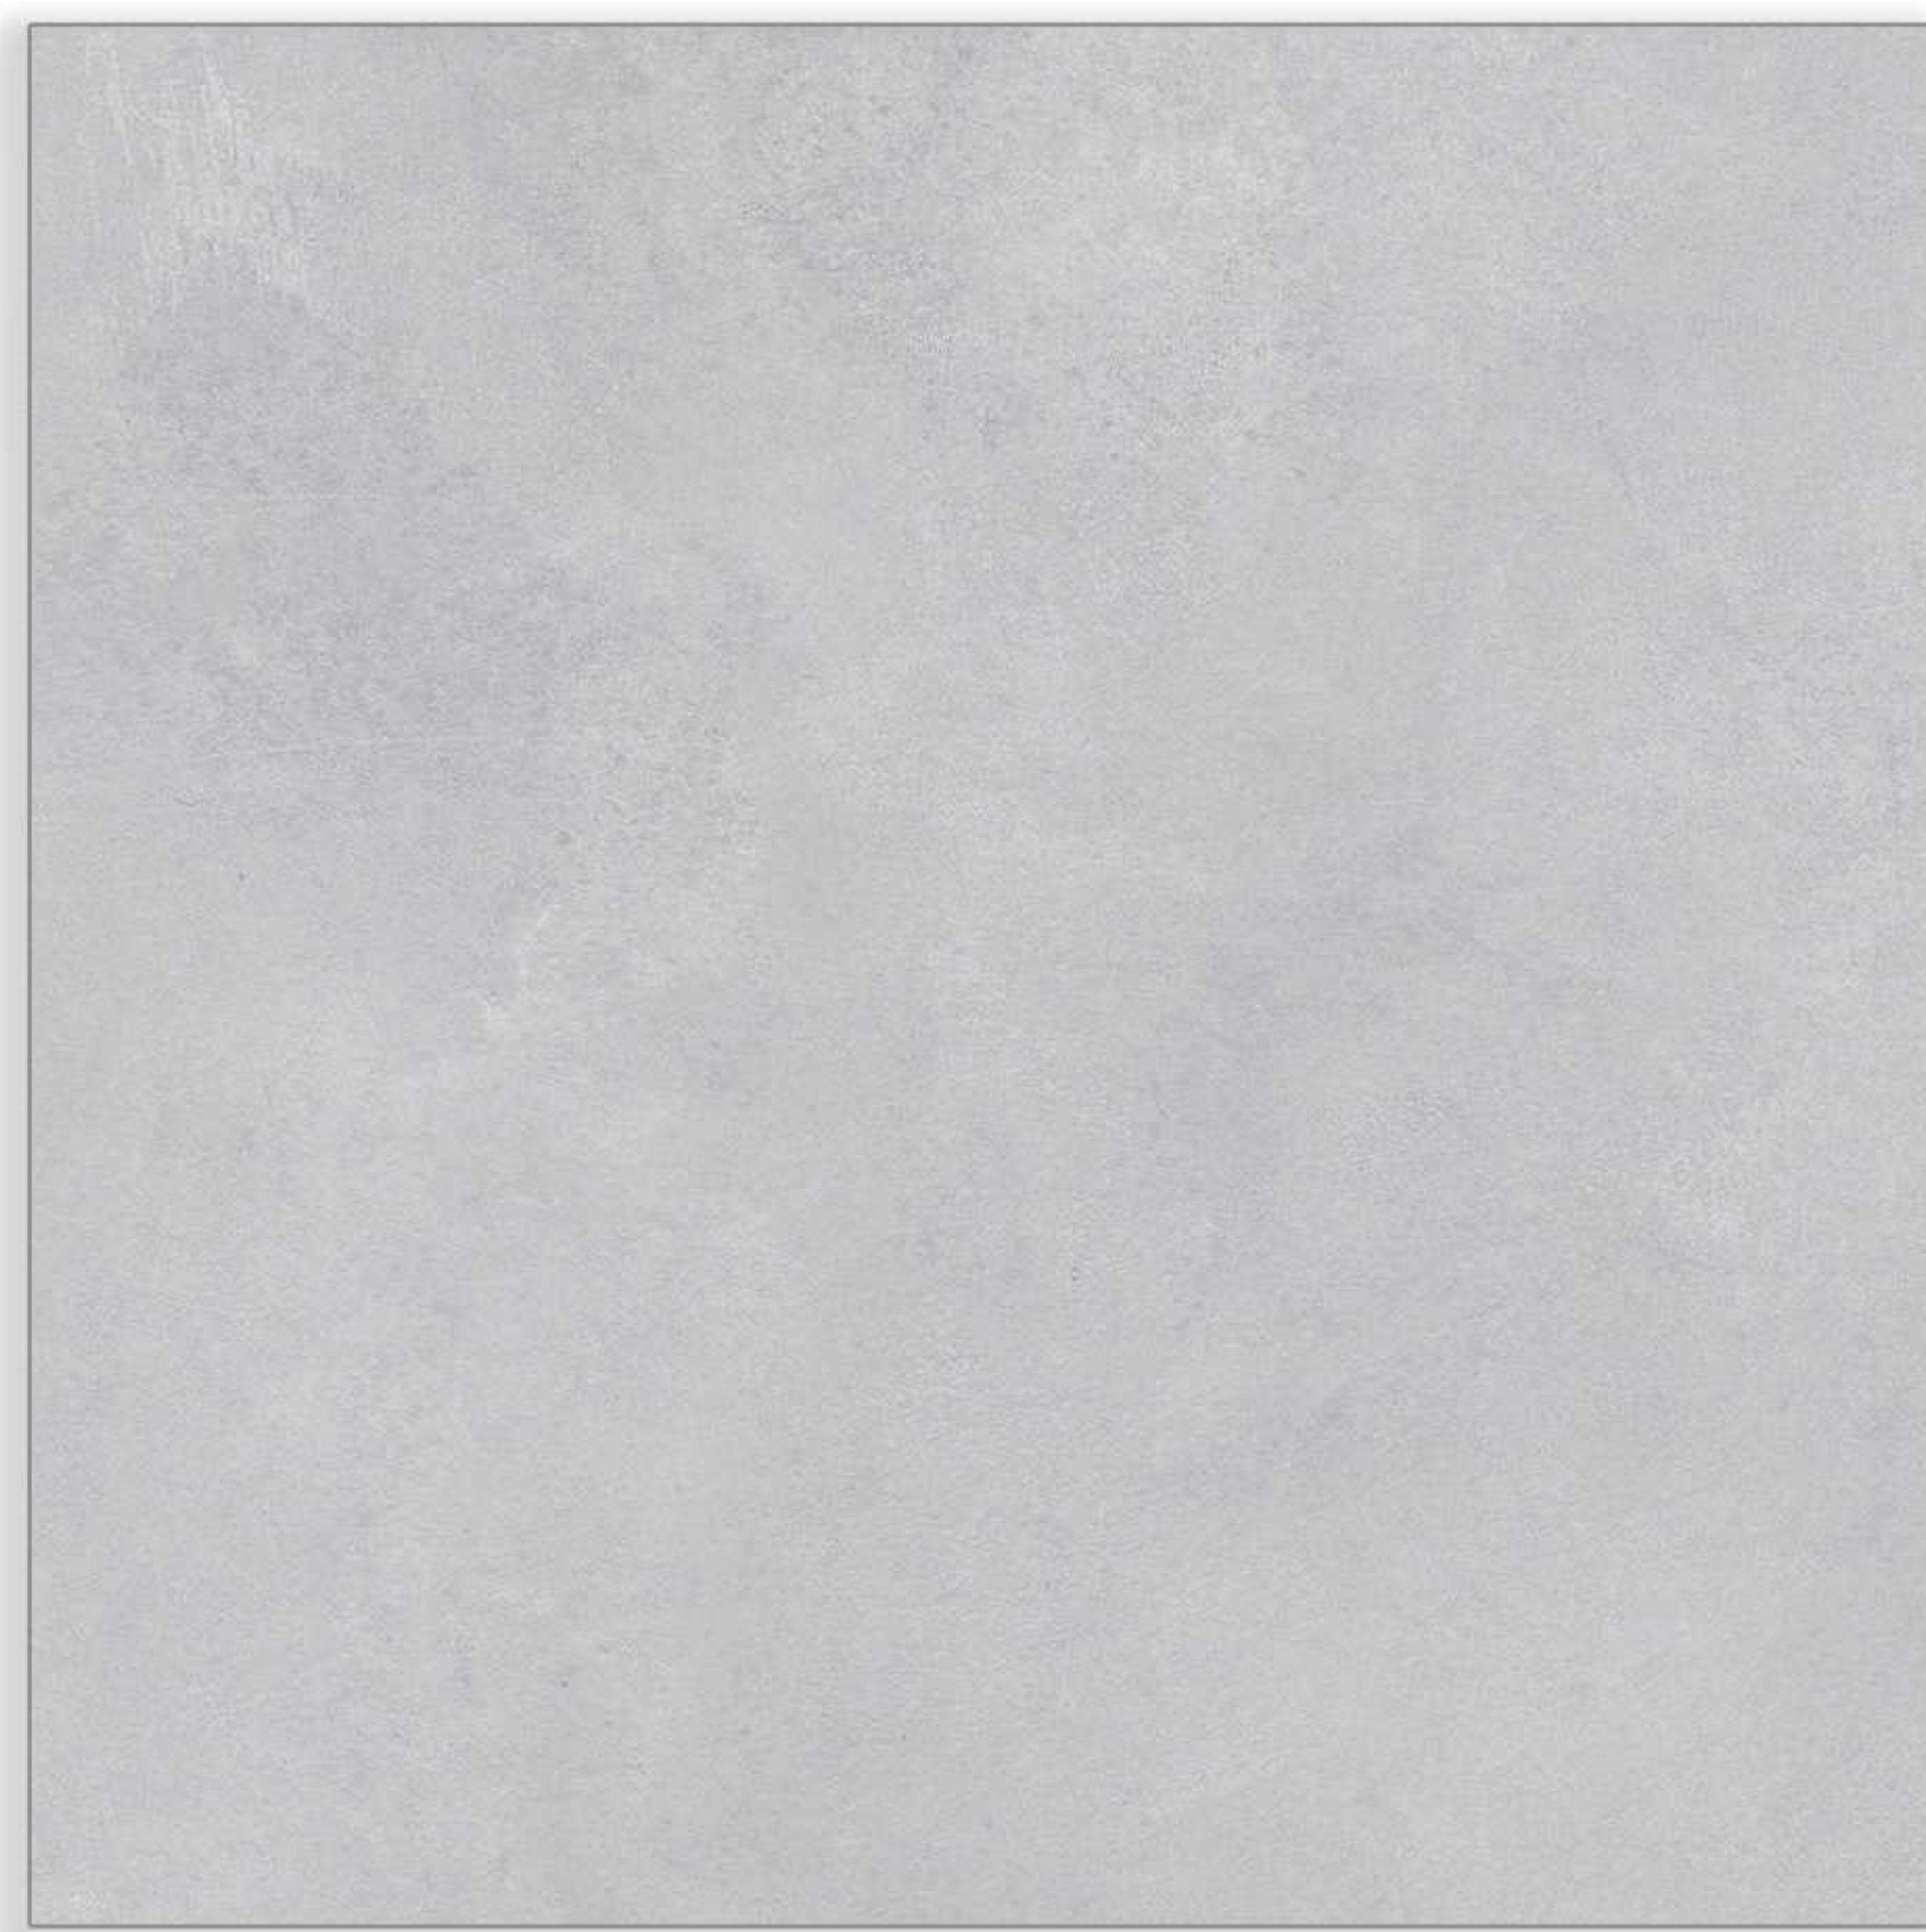

CATALOG

75 x 75
CM

MATTE

📷 Gloria_Ceramice
🌐 WWW.Gloriatile.com

2025

Contents

75x75cm

P A B L O

Pablo

75x75 cm Matte White body

Pablo gray

Matte

75x75cm

The image features a background of marbled paper with a light cream or off-white base color. It is decorated with several prominent, irregular veins of a muted, dusty grey or taupe color. These veins run diagonally across the frame, creating a classic marble pattern. In the center of the image, the word "SOLO" is printed in a clean, modern, sans-serif typeface. The letters are a dark grey color, matching the veins in the background, and are spaced out evenly. Each letter has a subtle drop shadow, giving it a slight three-dimensional appearance as if it's floating above the paper.

SOLO

SOLO

75x75 cm Matte White body

Nero_{gray}

Matte

75x75cm

MARCO

Marco

75x75 cm Matte White body

Marco_{cream}

Matte

75x75cm

The image features a background of marbled paper with a complex, organic pattern of veins in shades of grey, white, and black. The word "NERO" is centered horizontally and vertically in a clean, black, sans-serif font. The letters are spaced out evenly, and the overall aesthetic is minimalist and sophisticated.