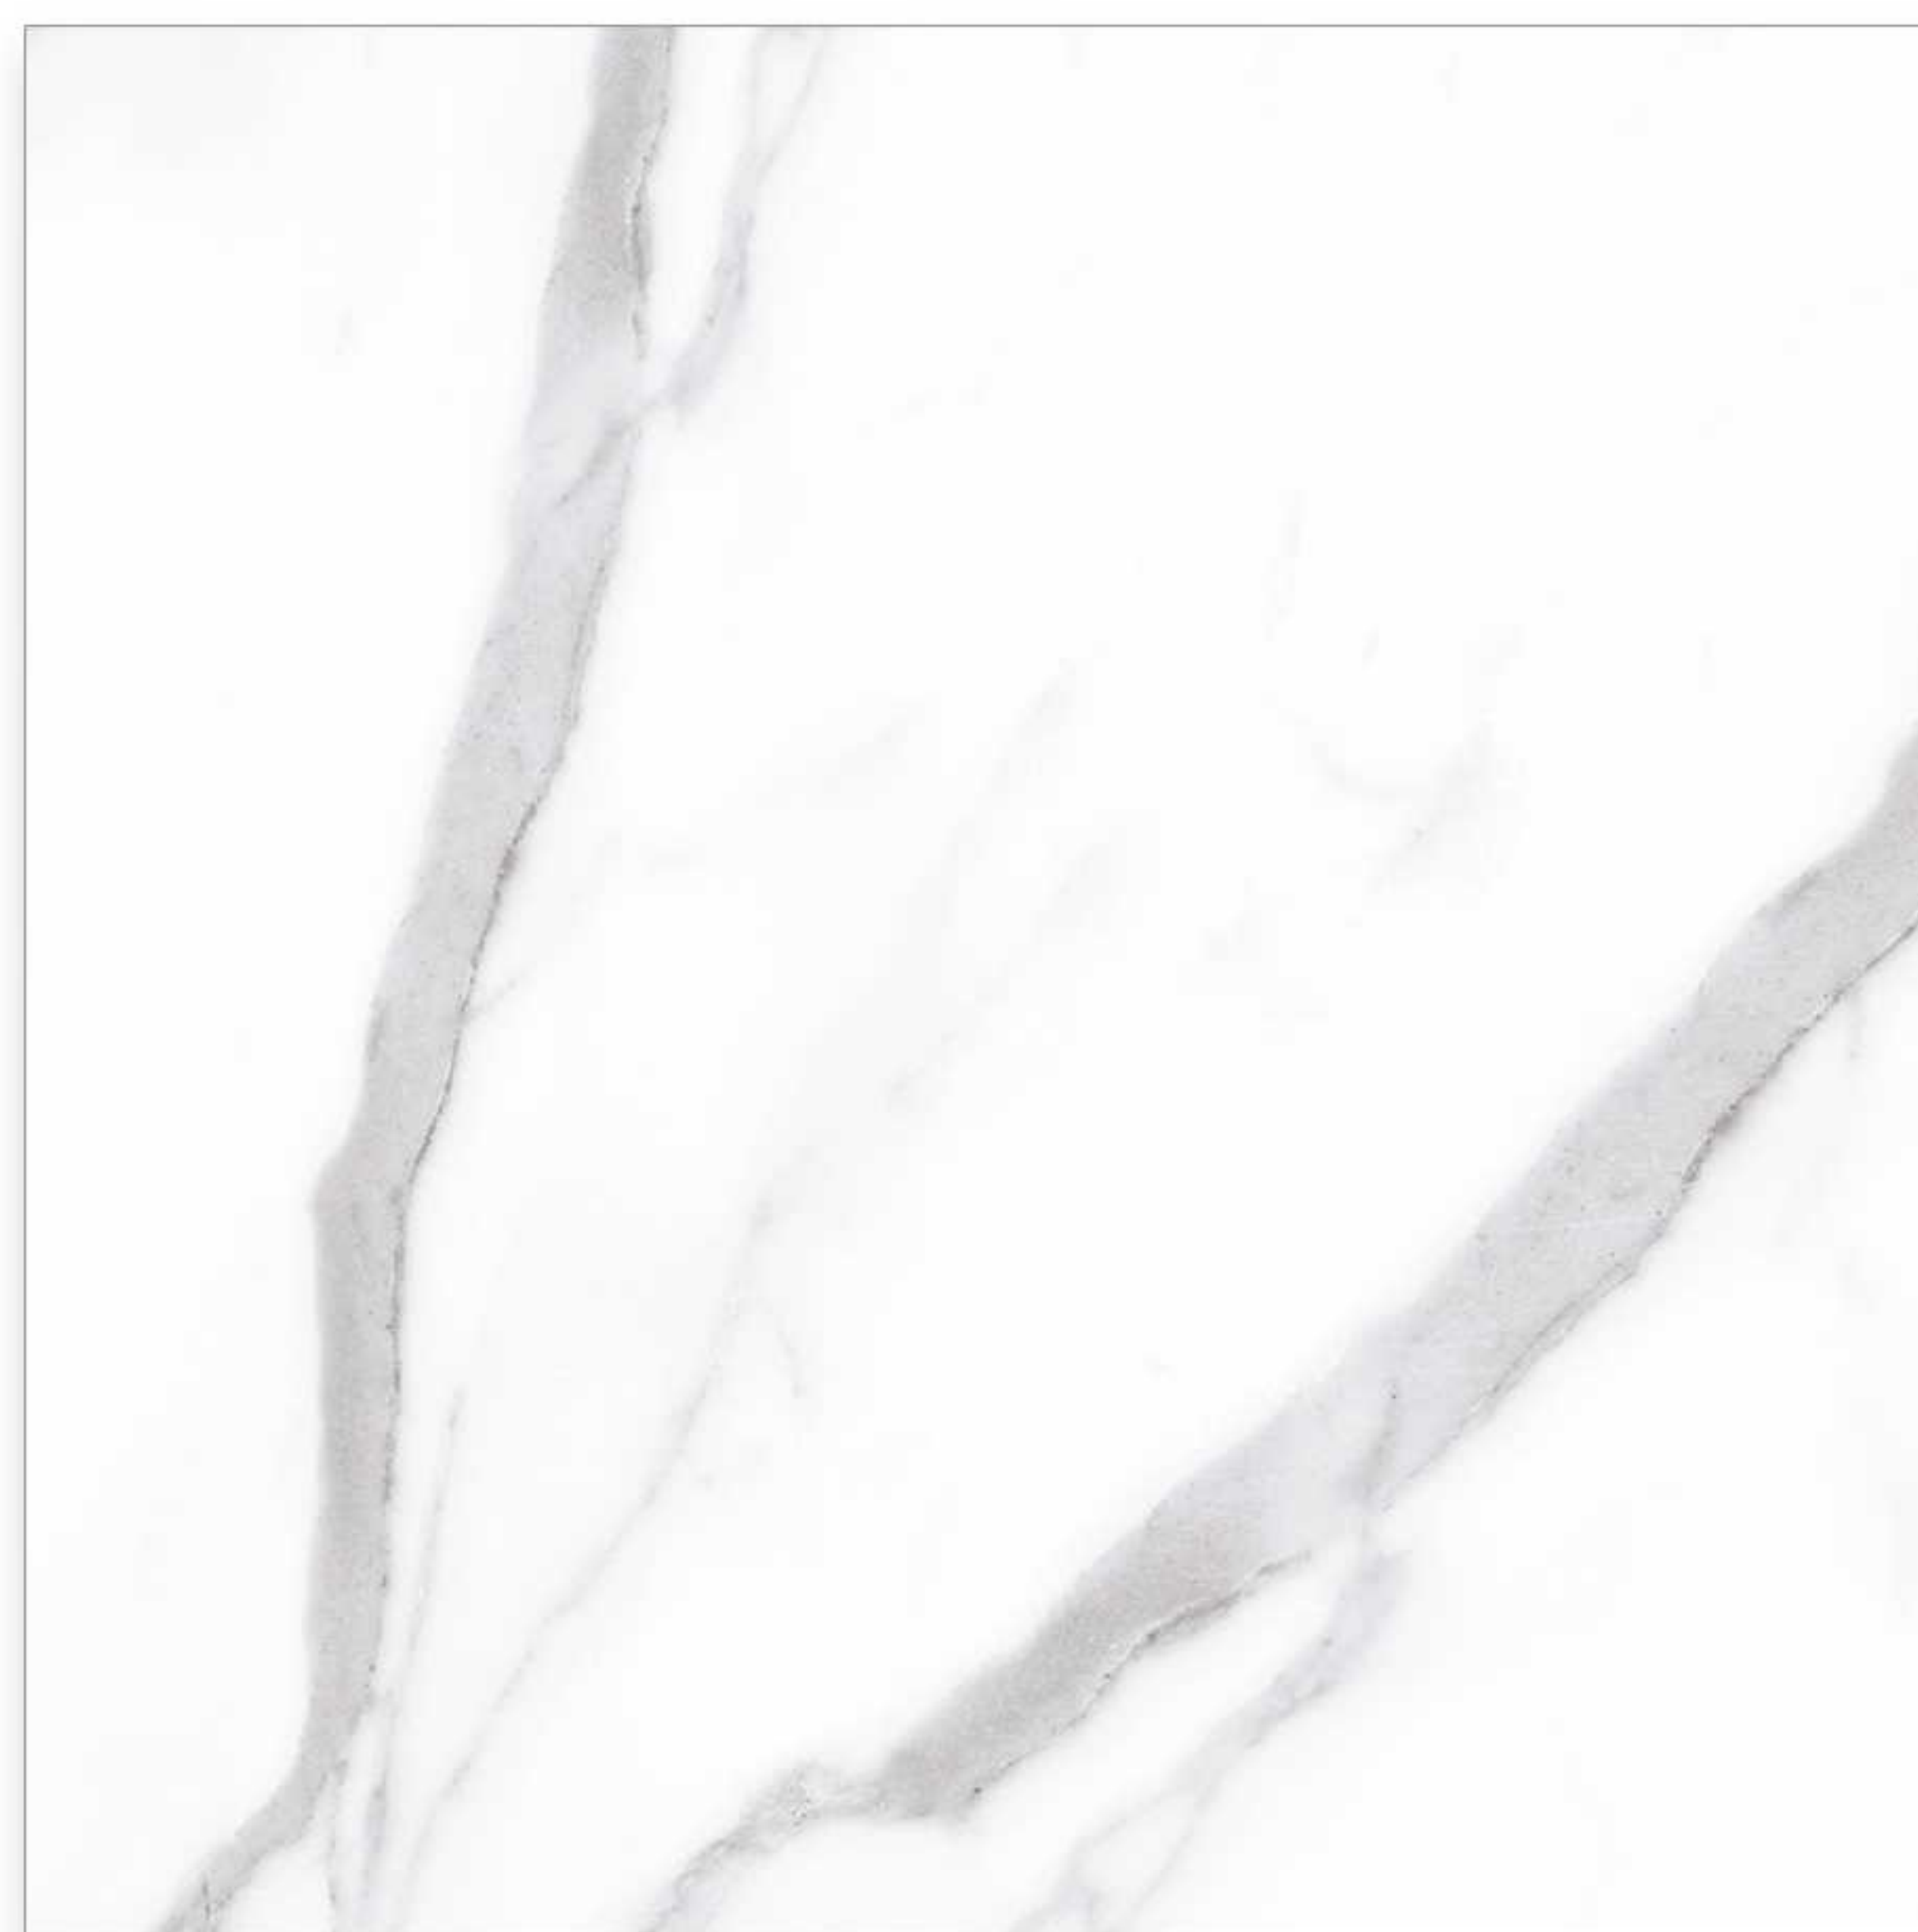

Pablo

75x75 cm Matte White body

Pablo gray

Matte

75x75cm

The image features a background of marbled paper with a light cream or off-white base color. It is decorated with several prominent, irregular veins of a muted, dusty grey or taupe color. These veins run diagonally across the frame, creating a classic marble pattern. In the center of the image, the word "SOLO" is printed in a clean, modern, sans-serif typeface. The letters are a dark grey color, matching the veins in the background, and are spaced out evenly. Each letter has a subtle drop shadow, giving it a slight three-dimensional appearance as if it's floating above the paper.

SOLO

SOLO

75x75 cm Matte White body

Nero_{gray}

Matte

75x75cm

MARCO

Marco

75x75 cm Matte White body

Marco_{cream}

Matte

75x75cm

The image features a background of marbled paper with a complex, organic pattern of veins in shades of grey, white, and black. The word "NERO" is centered horizontally and vertically in a clean, black, sans-serif font. The letters are spaced out evenly, and the overall aesthetic is minimalist and sophisticated.