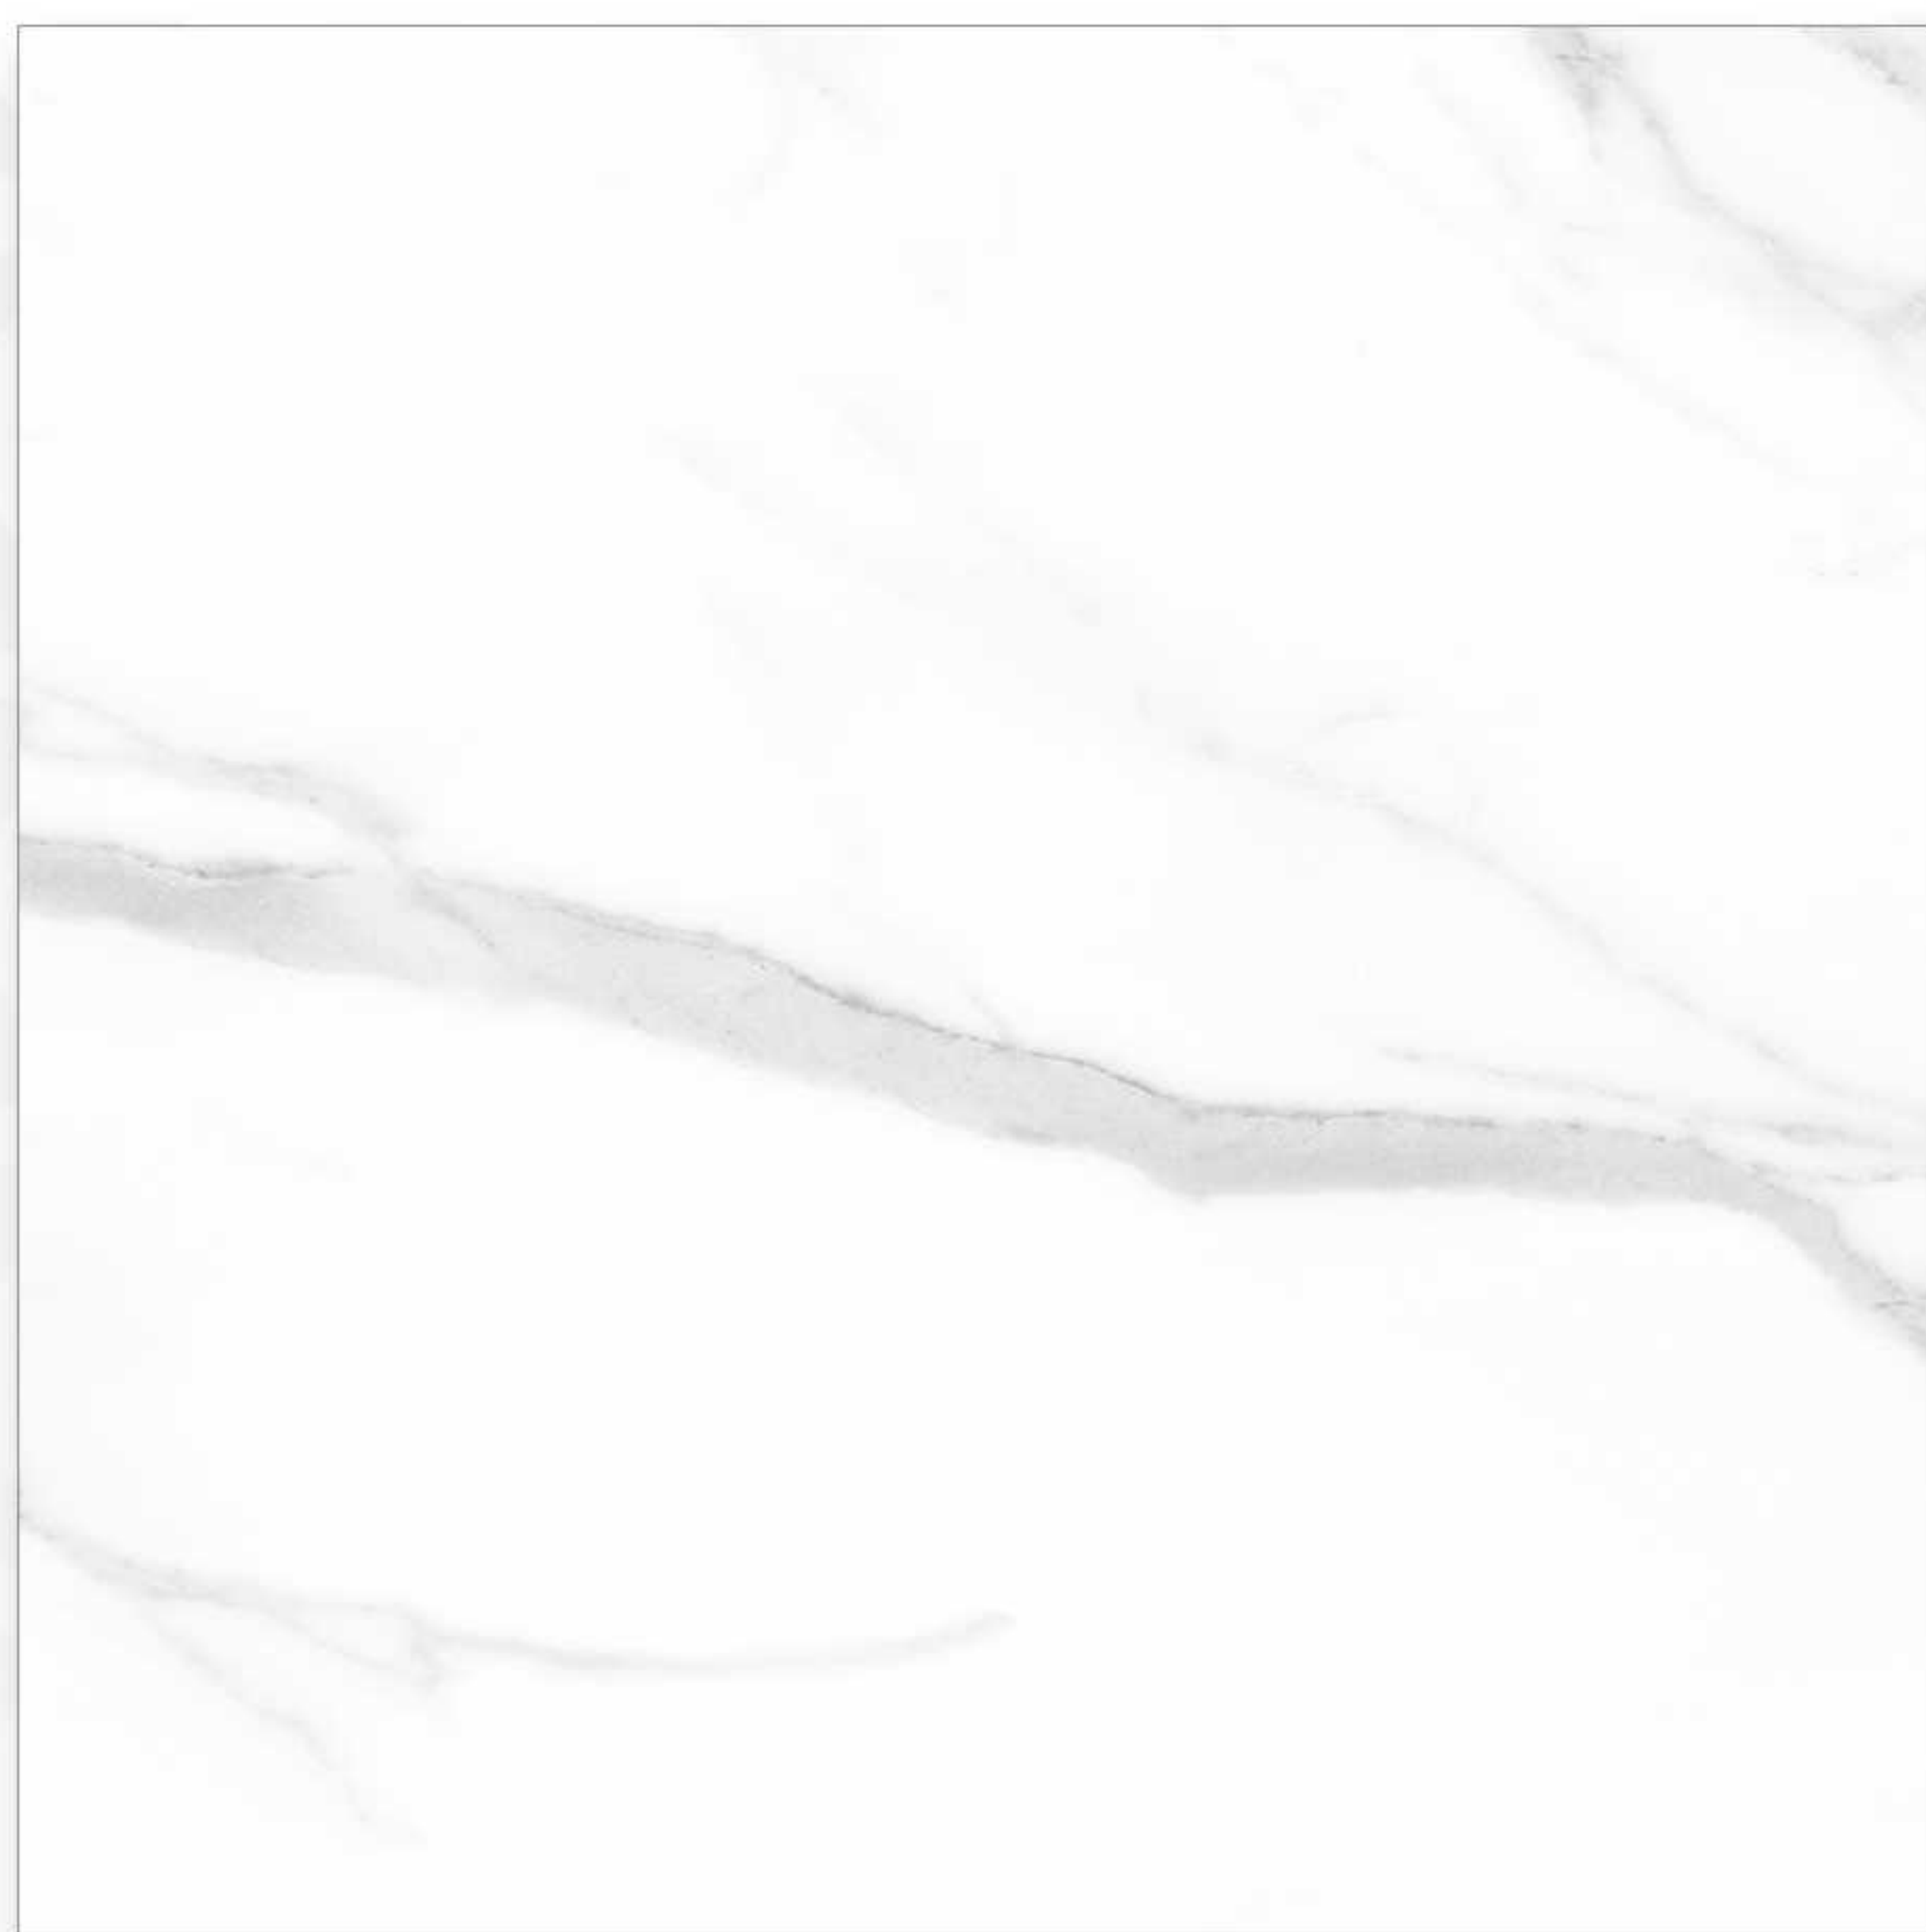

Pablo

75x75 cm Matte White body

Pablo gray

Matte

75x75cm

The image features a background of marbled paper with a light cream or off-white base color. It is decorated with several prominent, irregular veins of a muted, dusty grey or taupe color. These veins run diagonally across the frame, creating a classic marble pattern. In the center of the image, the word "SOLO" is printed in a clean, modern, sans-serif typeface. The letters are a dark grey color, matching the veins in the background, and are spaced out evenly. Each letter has a subtle drop shadow, giving it a slight three-dimensional appearance as if it's floating above the paper.

SOLO

SOLO

75x75 cm Matte White body

Nero_{gray}

Matte

75x75cm

MARCO

Marco

75x75 cm Matte White body

Marco_{cream}

Matte

75x75cm

The image features a background of marbled paper with a complex, organic pattern of veins in shades of grey, white, and black. The word "NERO" is centered horizontally and vertically in a clean, black, sans-serif font. The letters are spaced out evenly, and the overall aesthetic is minimalist and sophisticated.