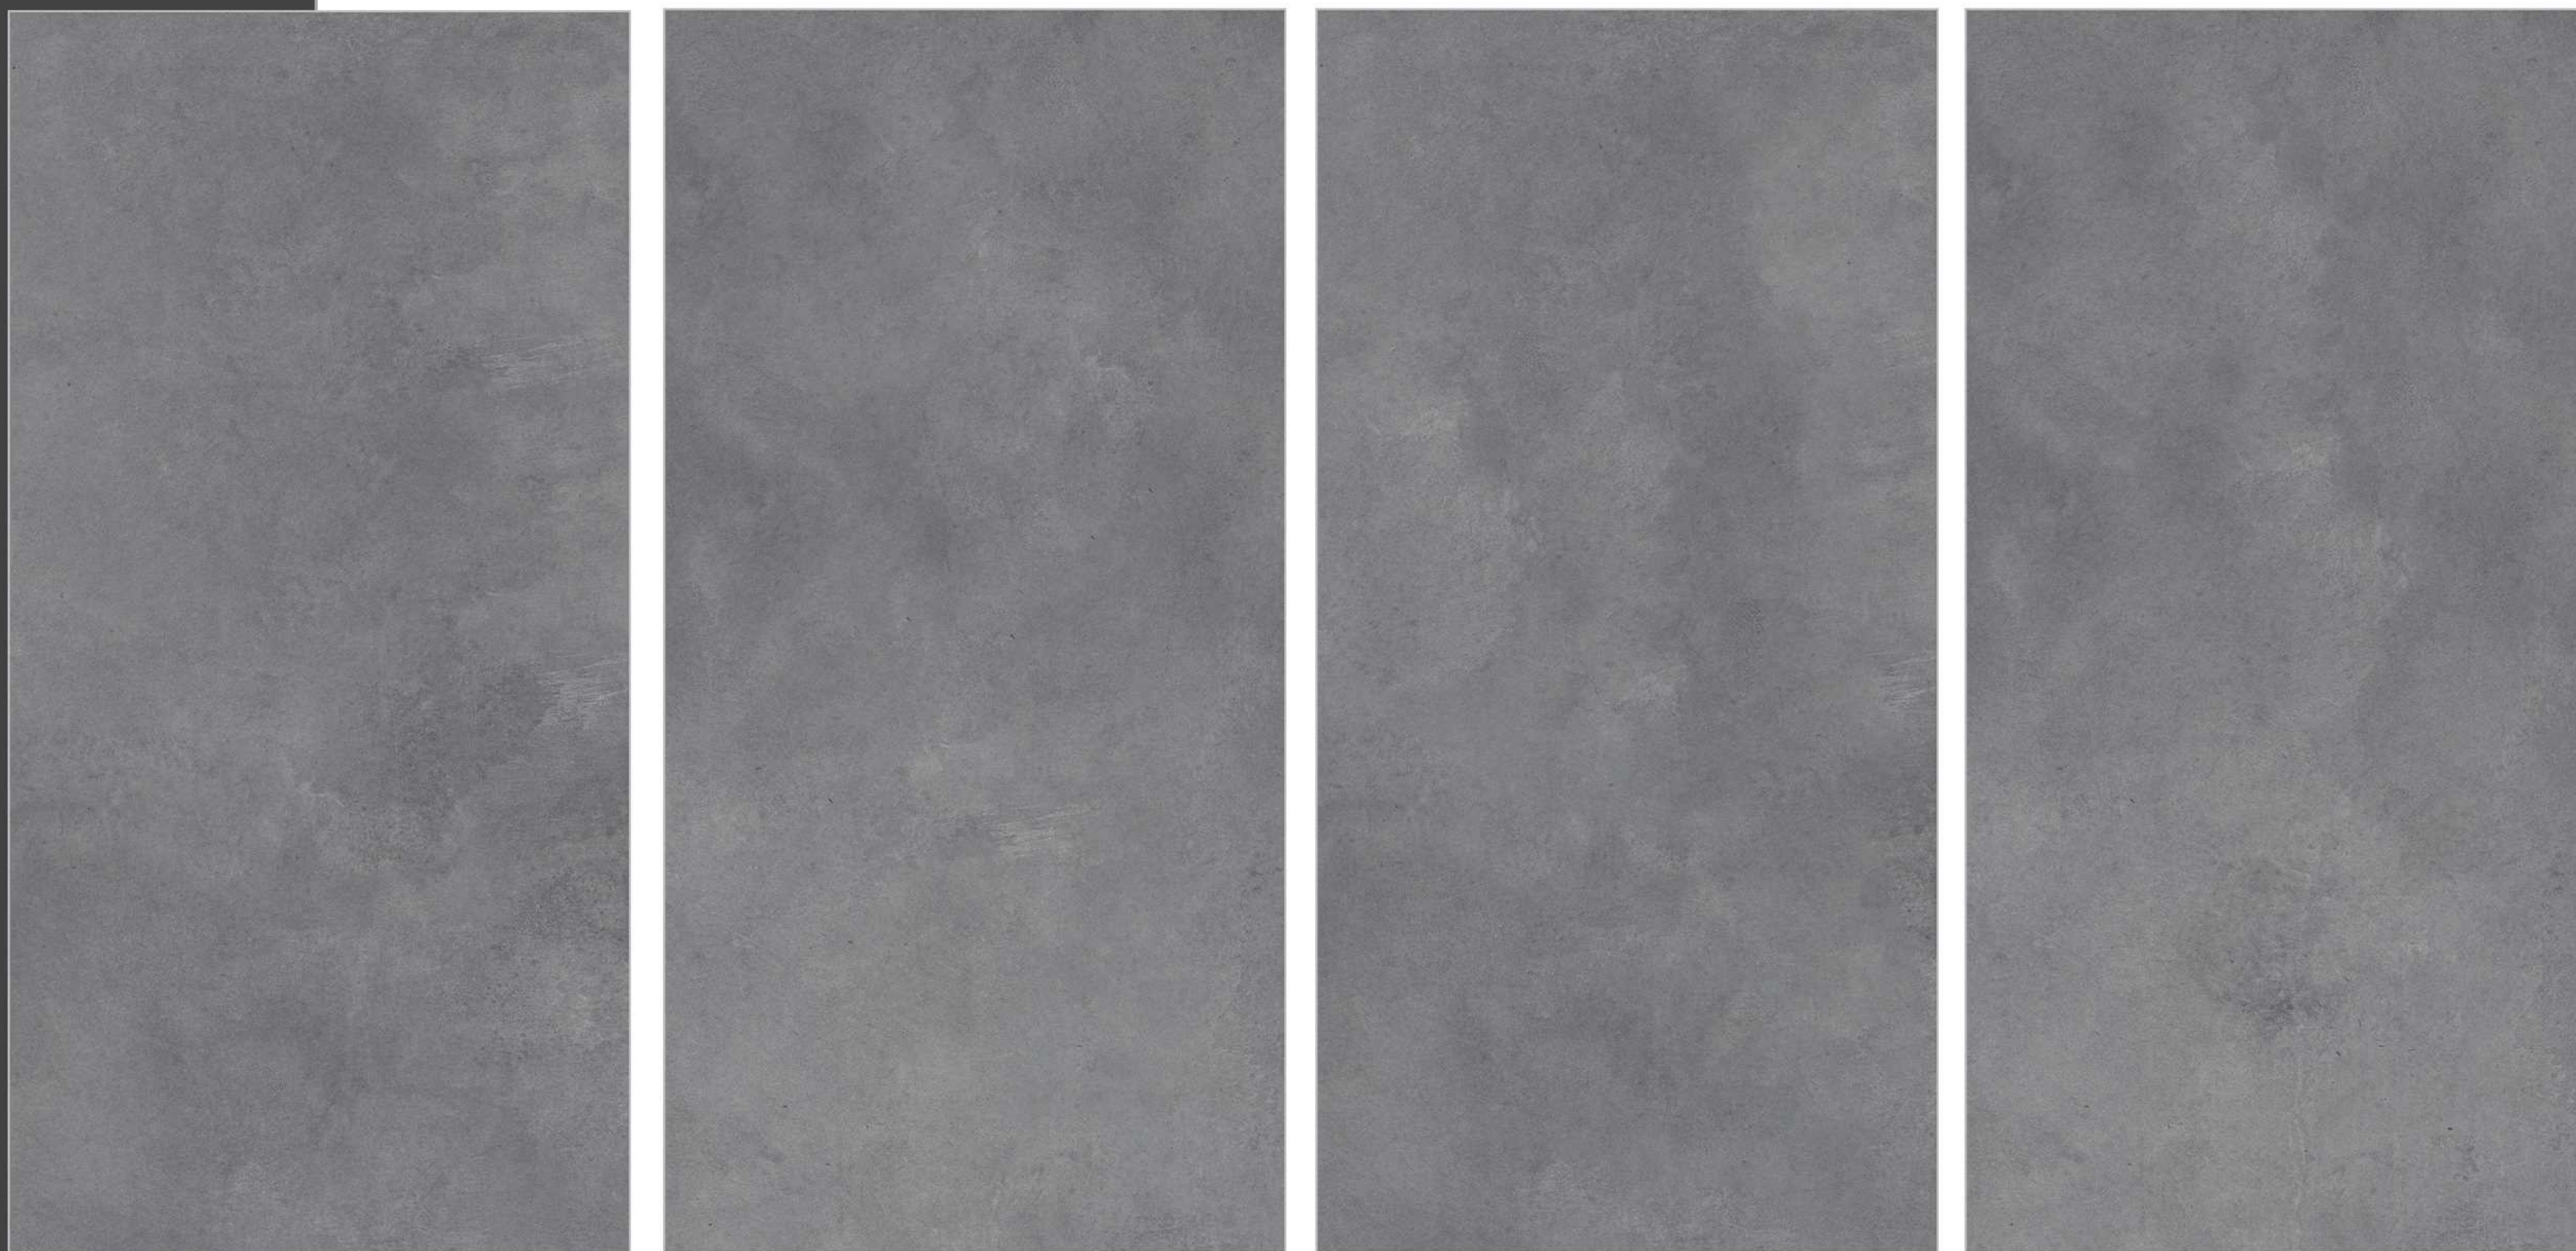

HECTOR

|Dark Gray

|60x120_{CM}

|Matte

|White Body