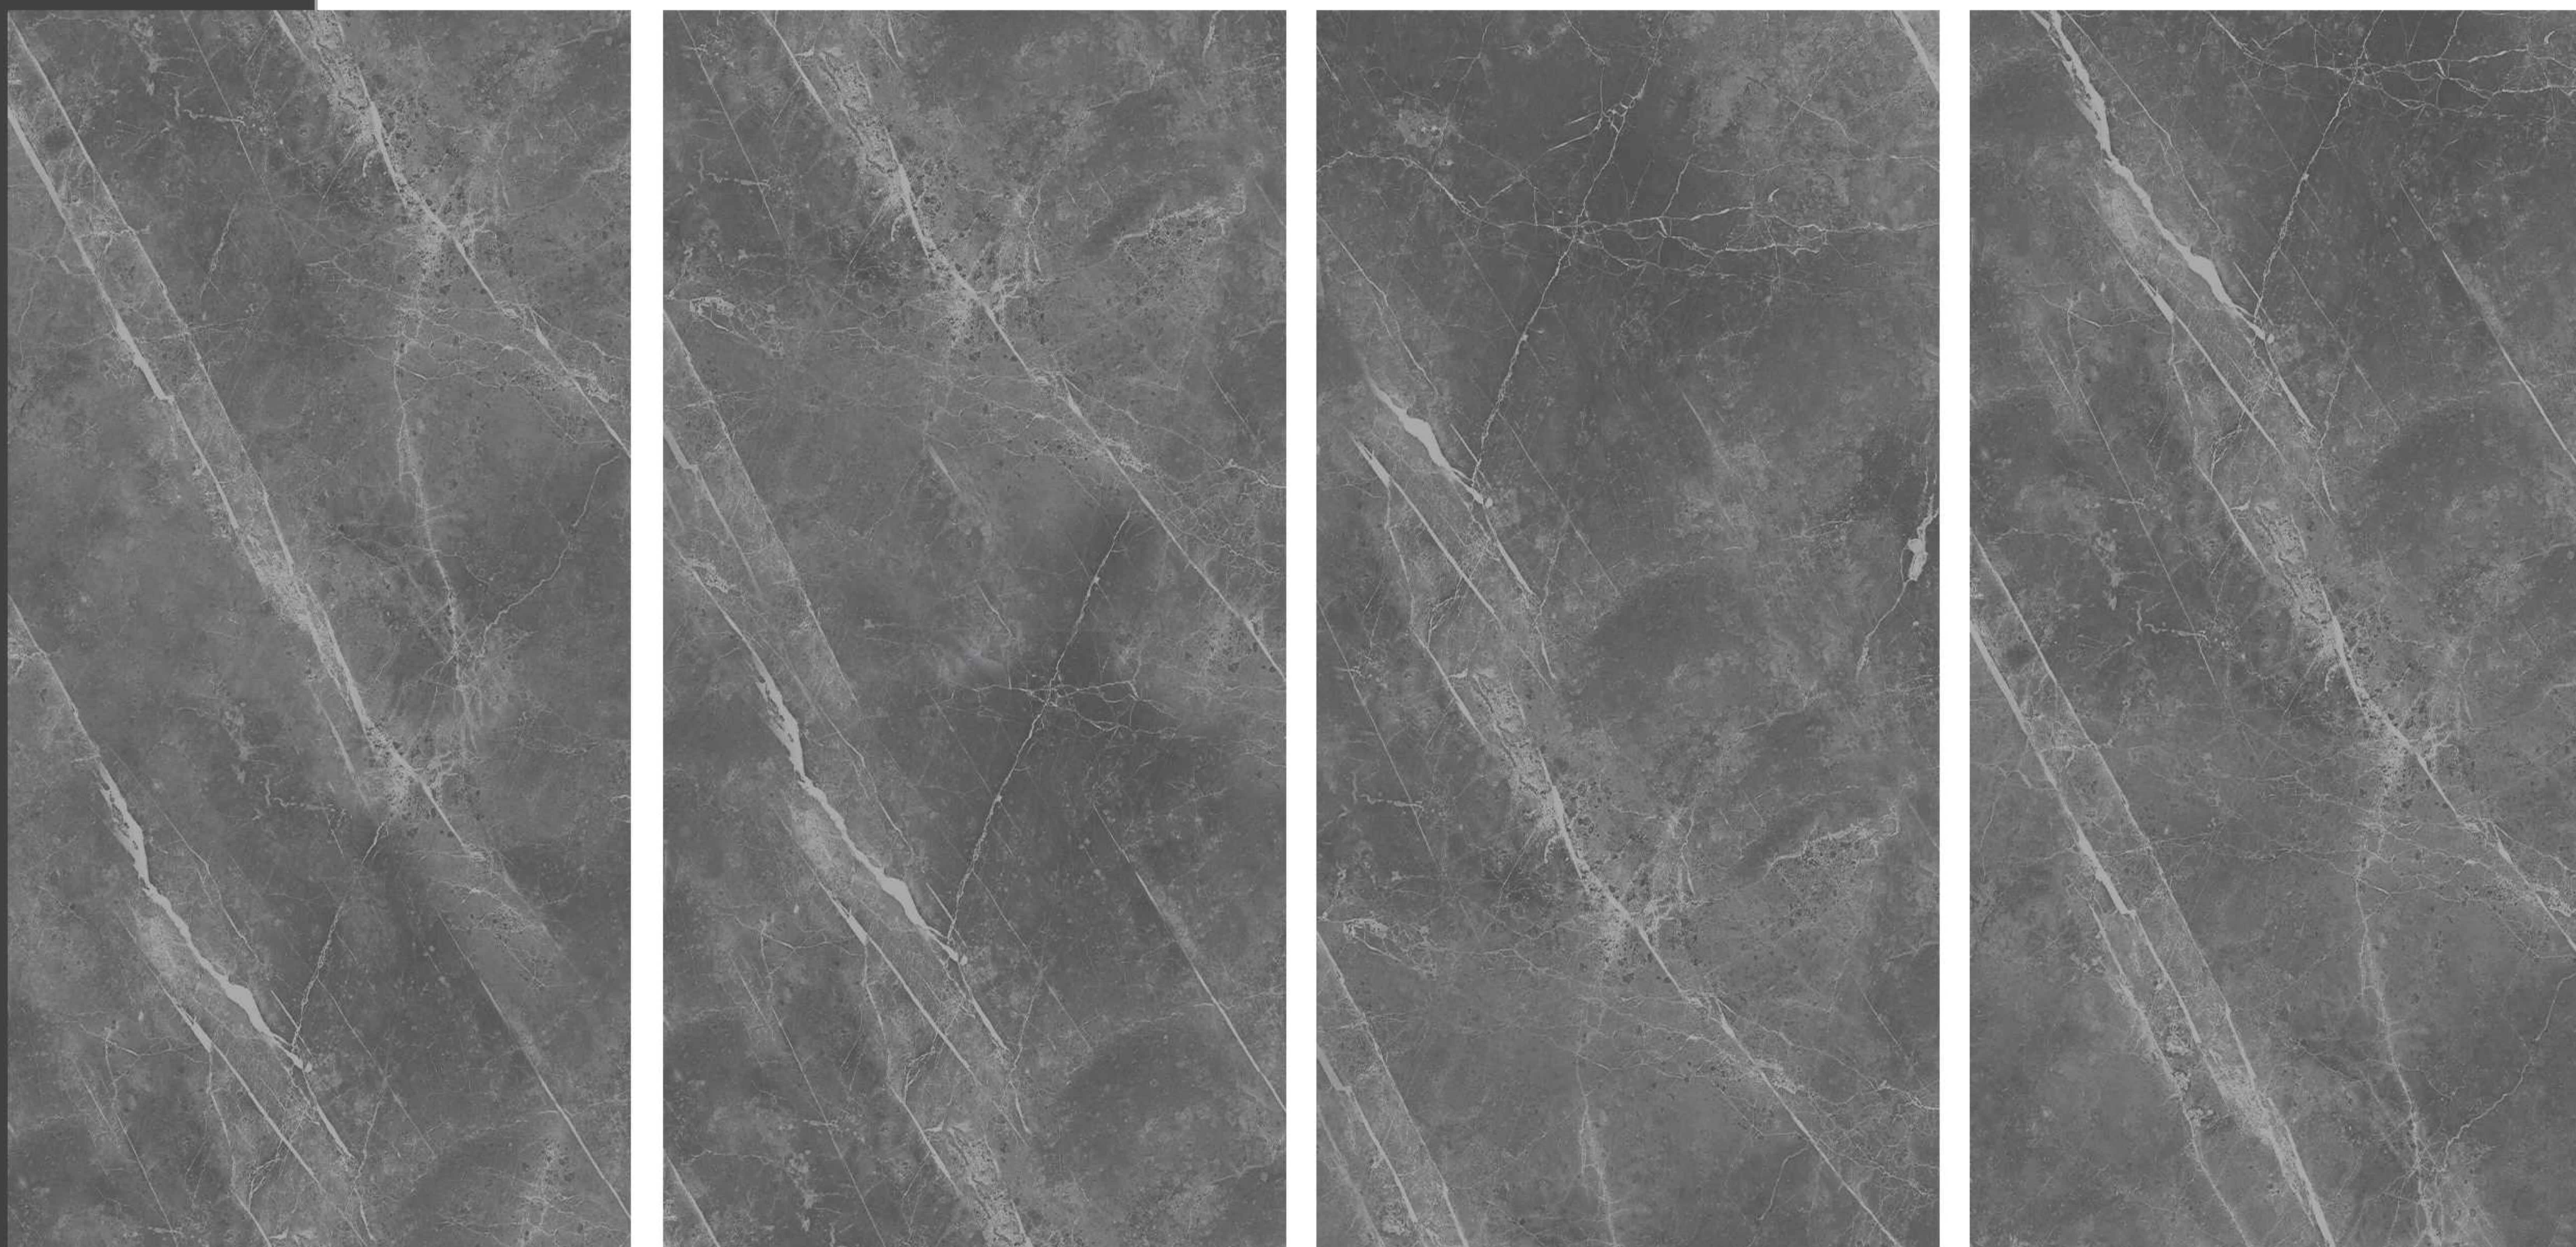

NIRVANA

|Dark Gray |60x120cm |Matte |White Body