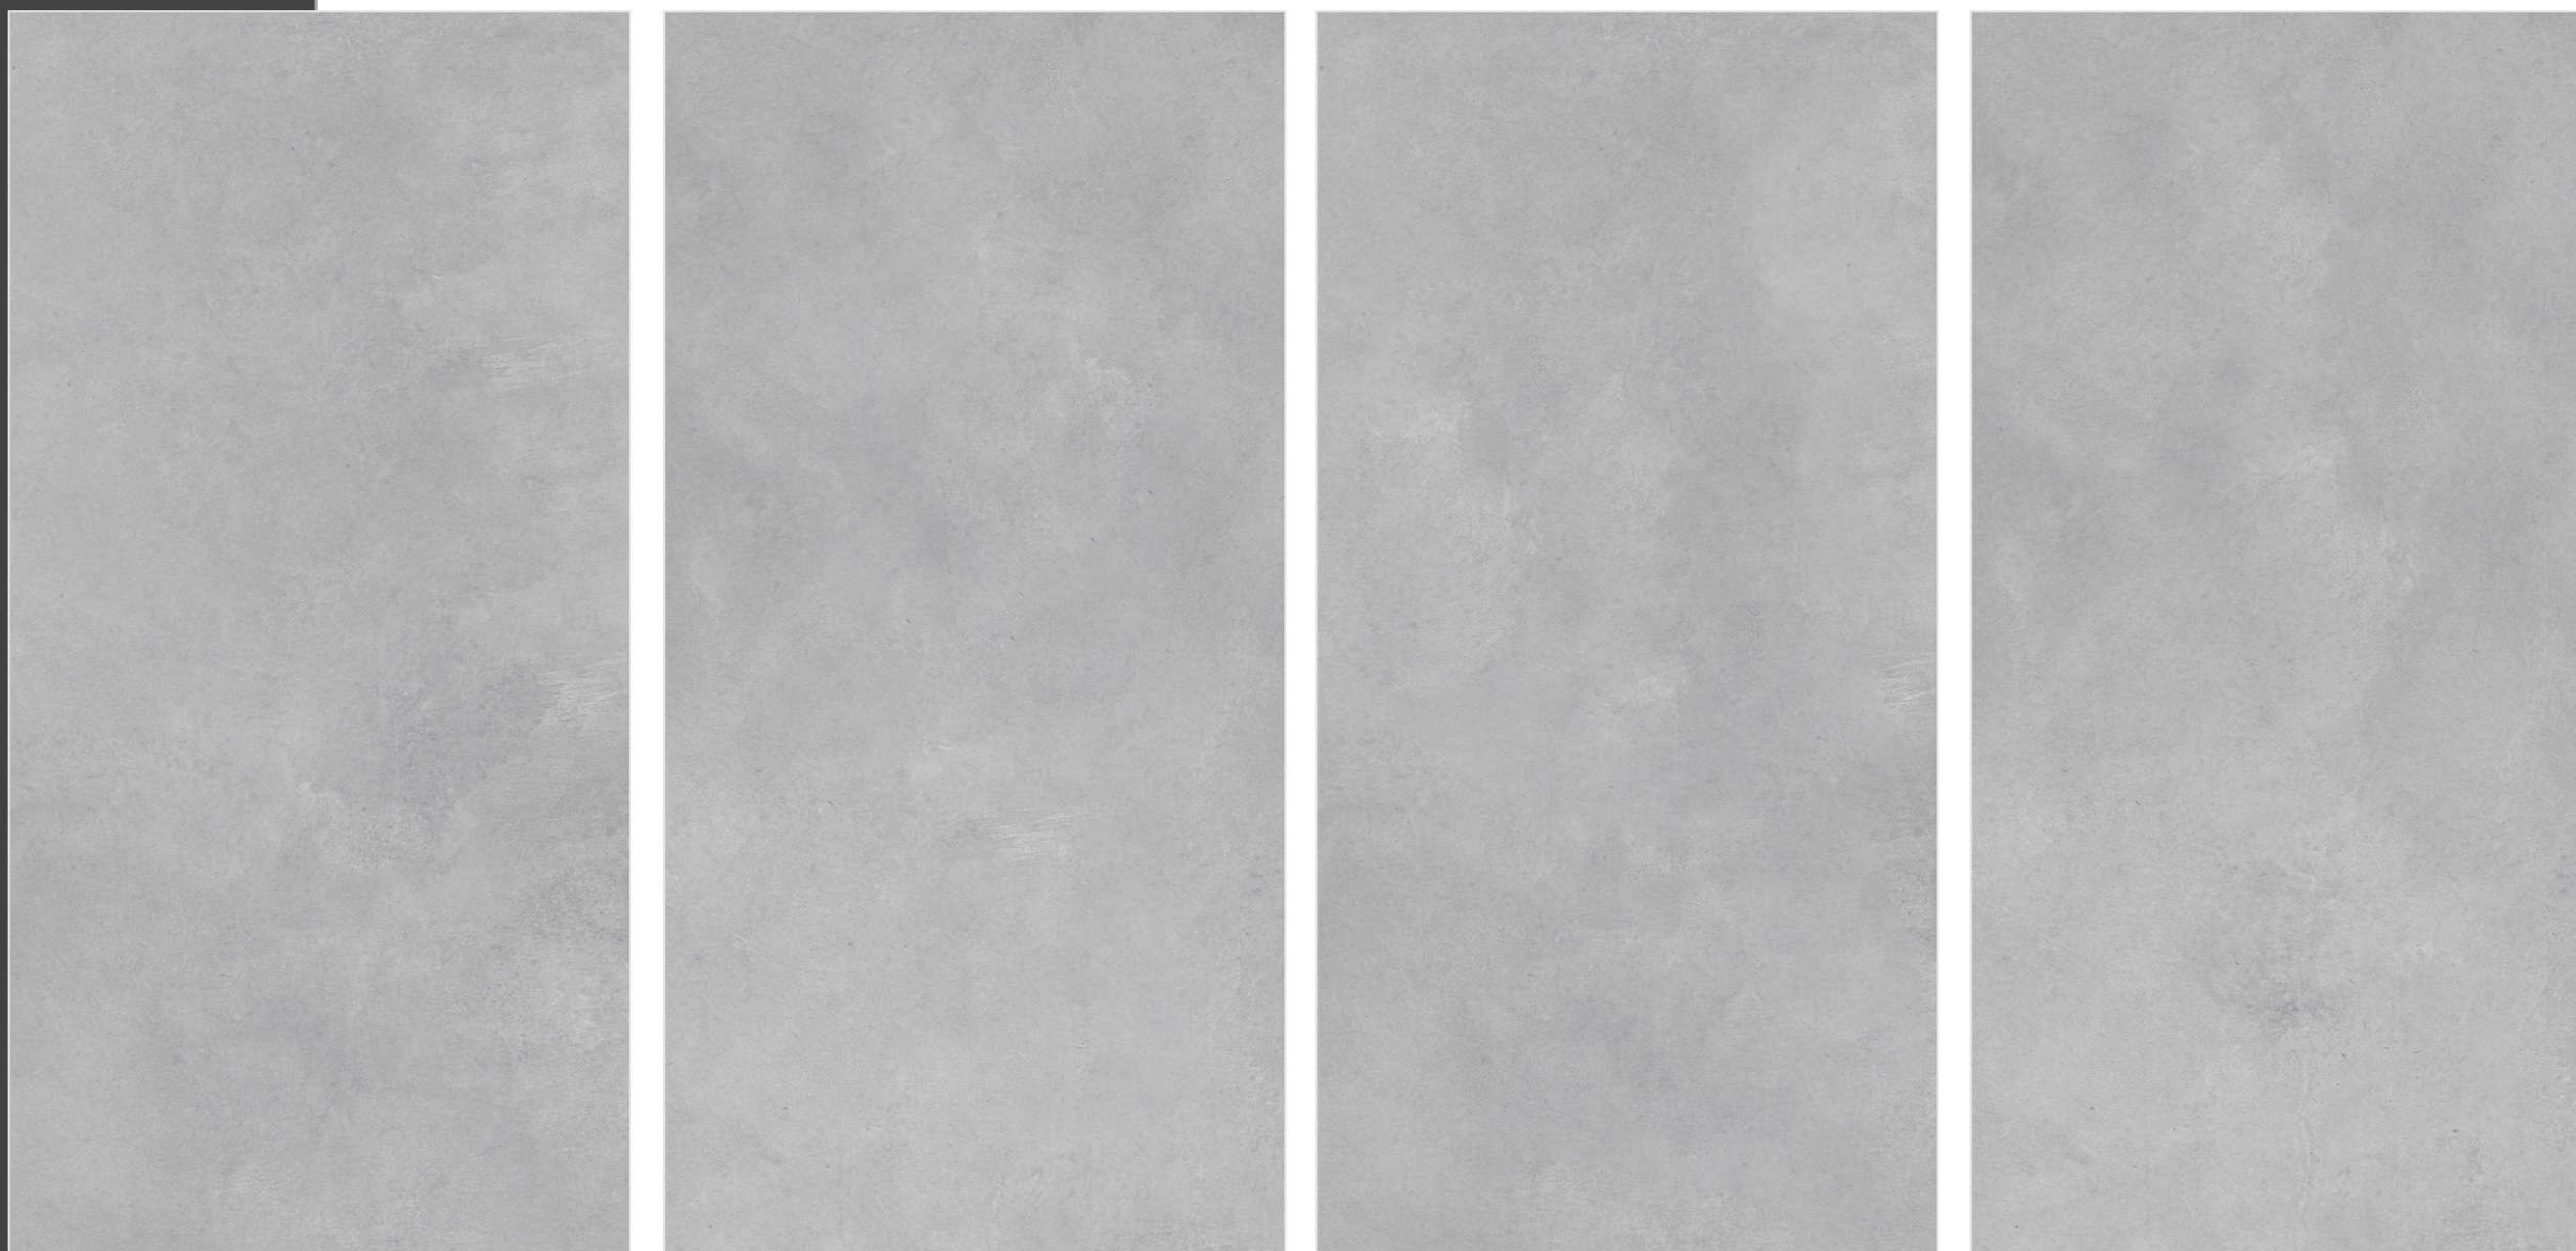

HECTOR

|Light Gray |60x120cm |Matte |White Body