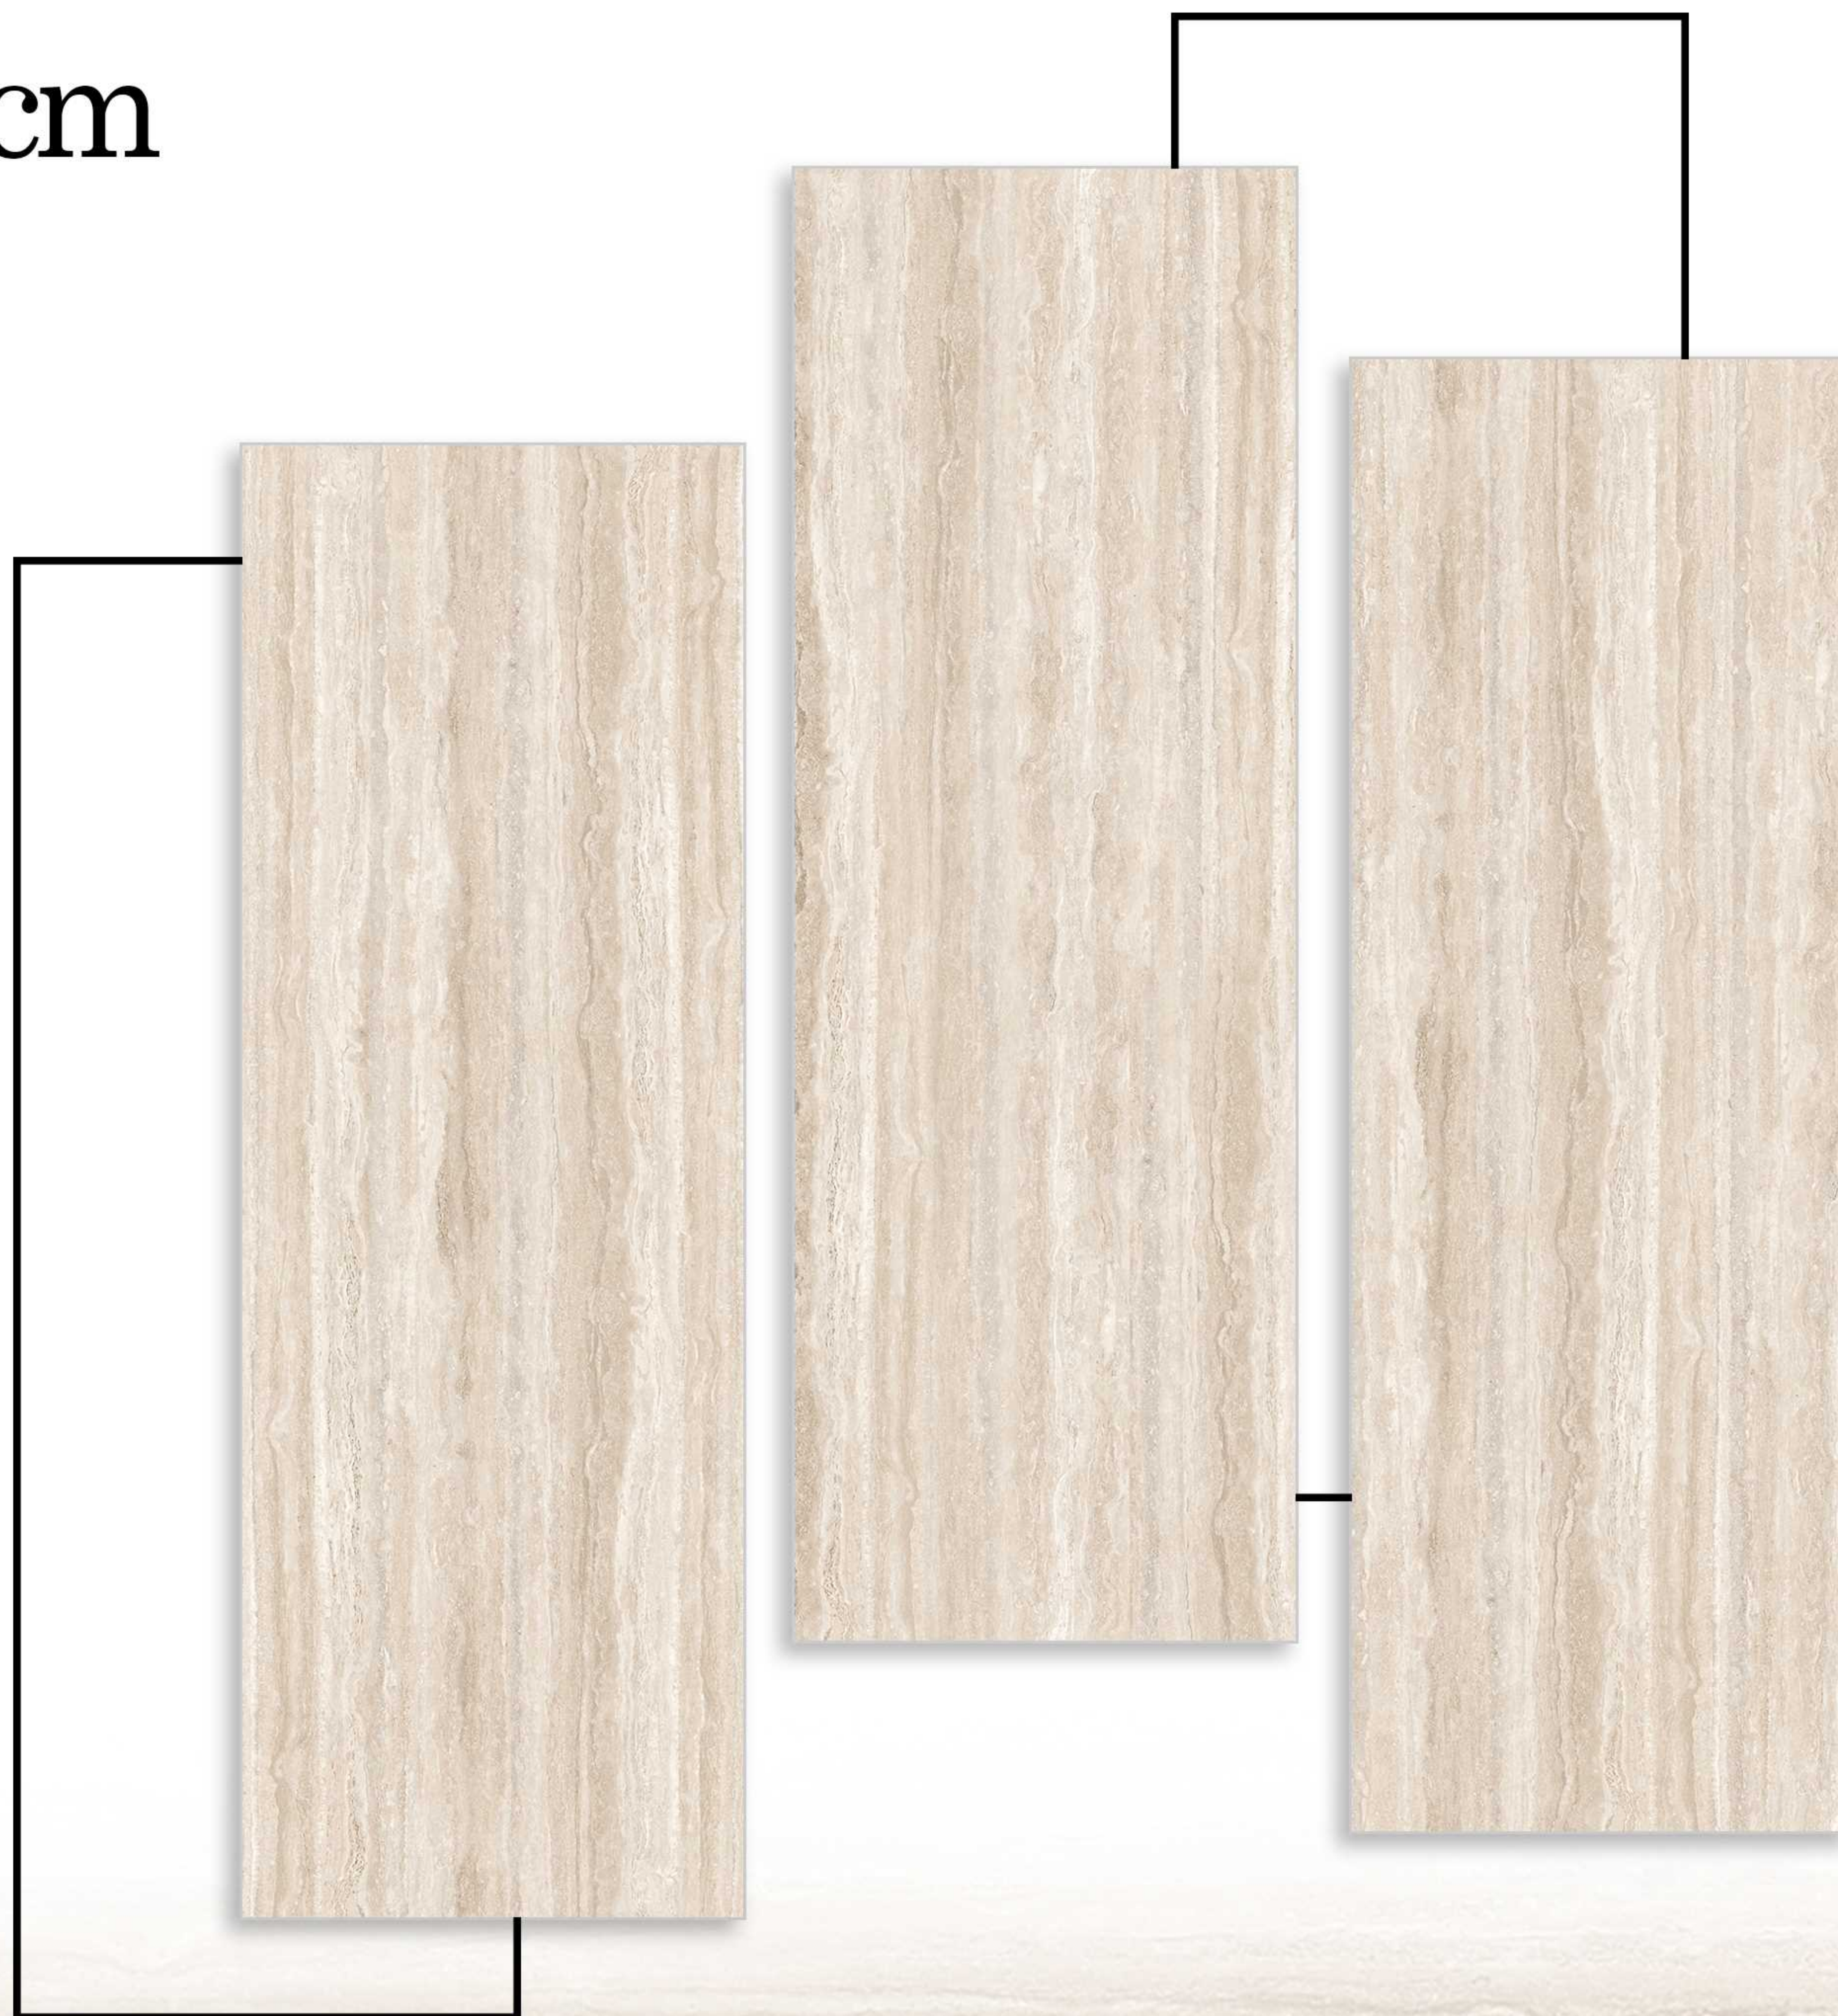

White Body Matte

TRAVERTINE

40x120cm