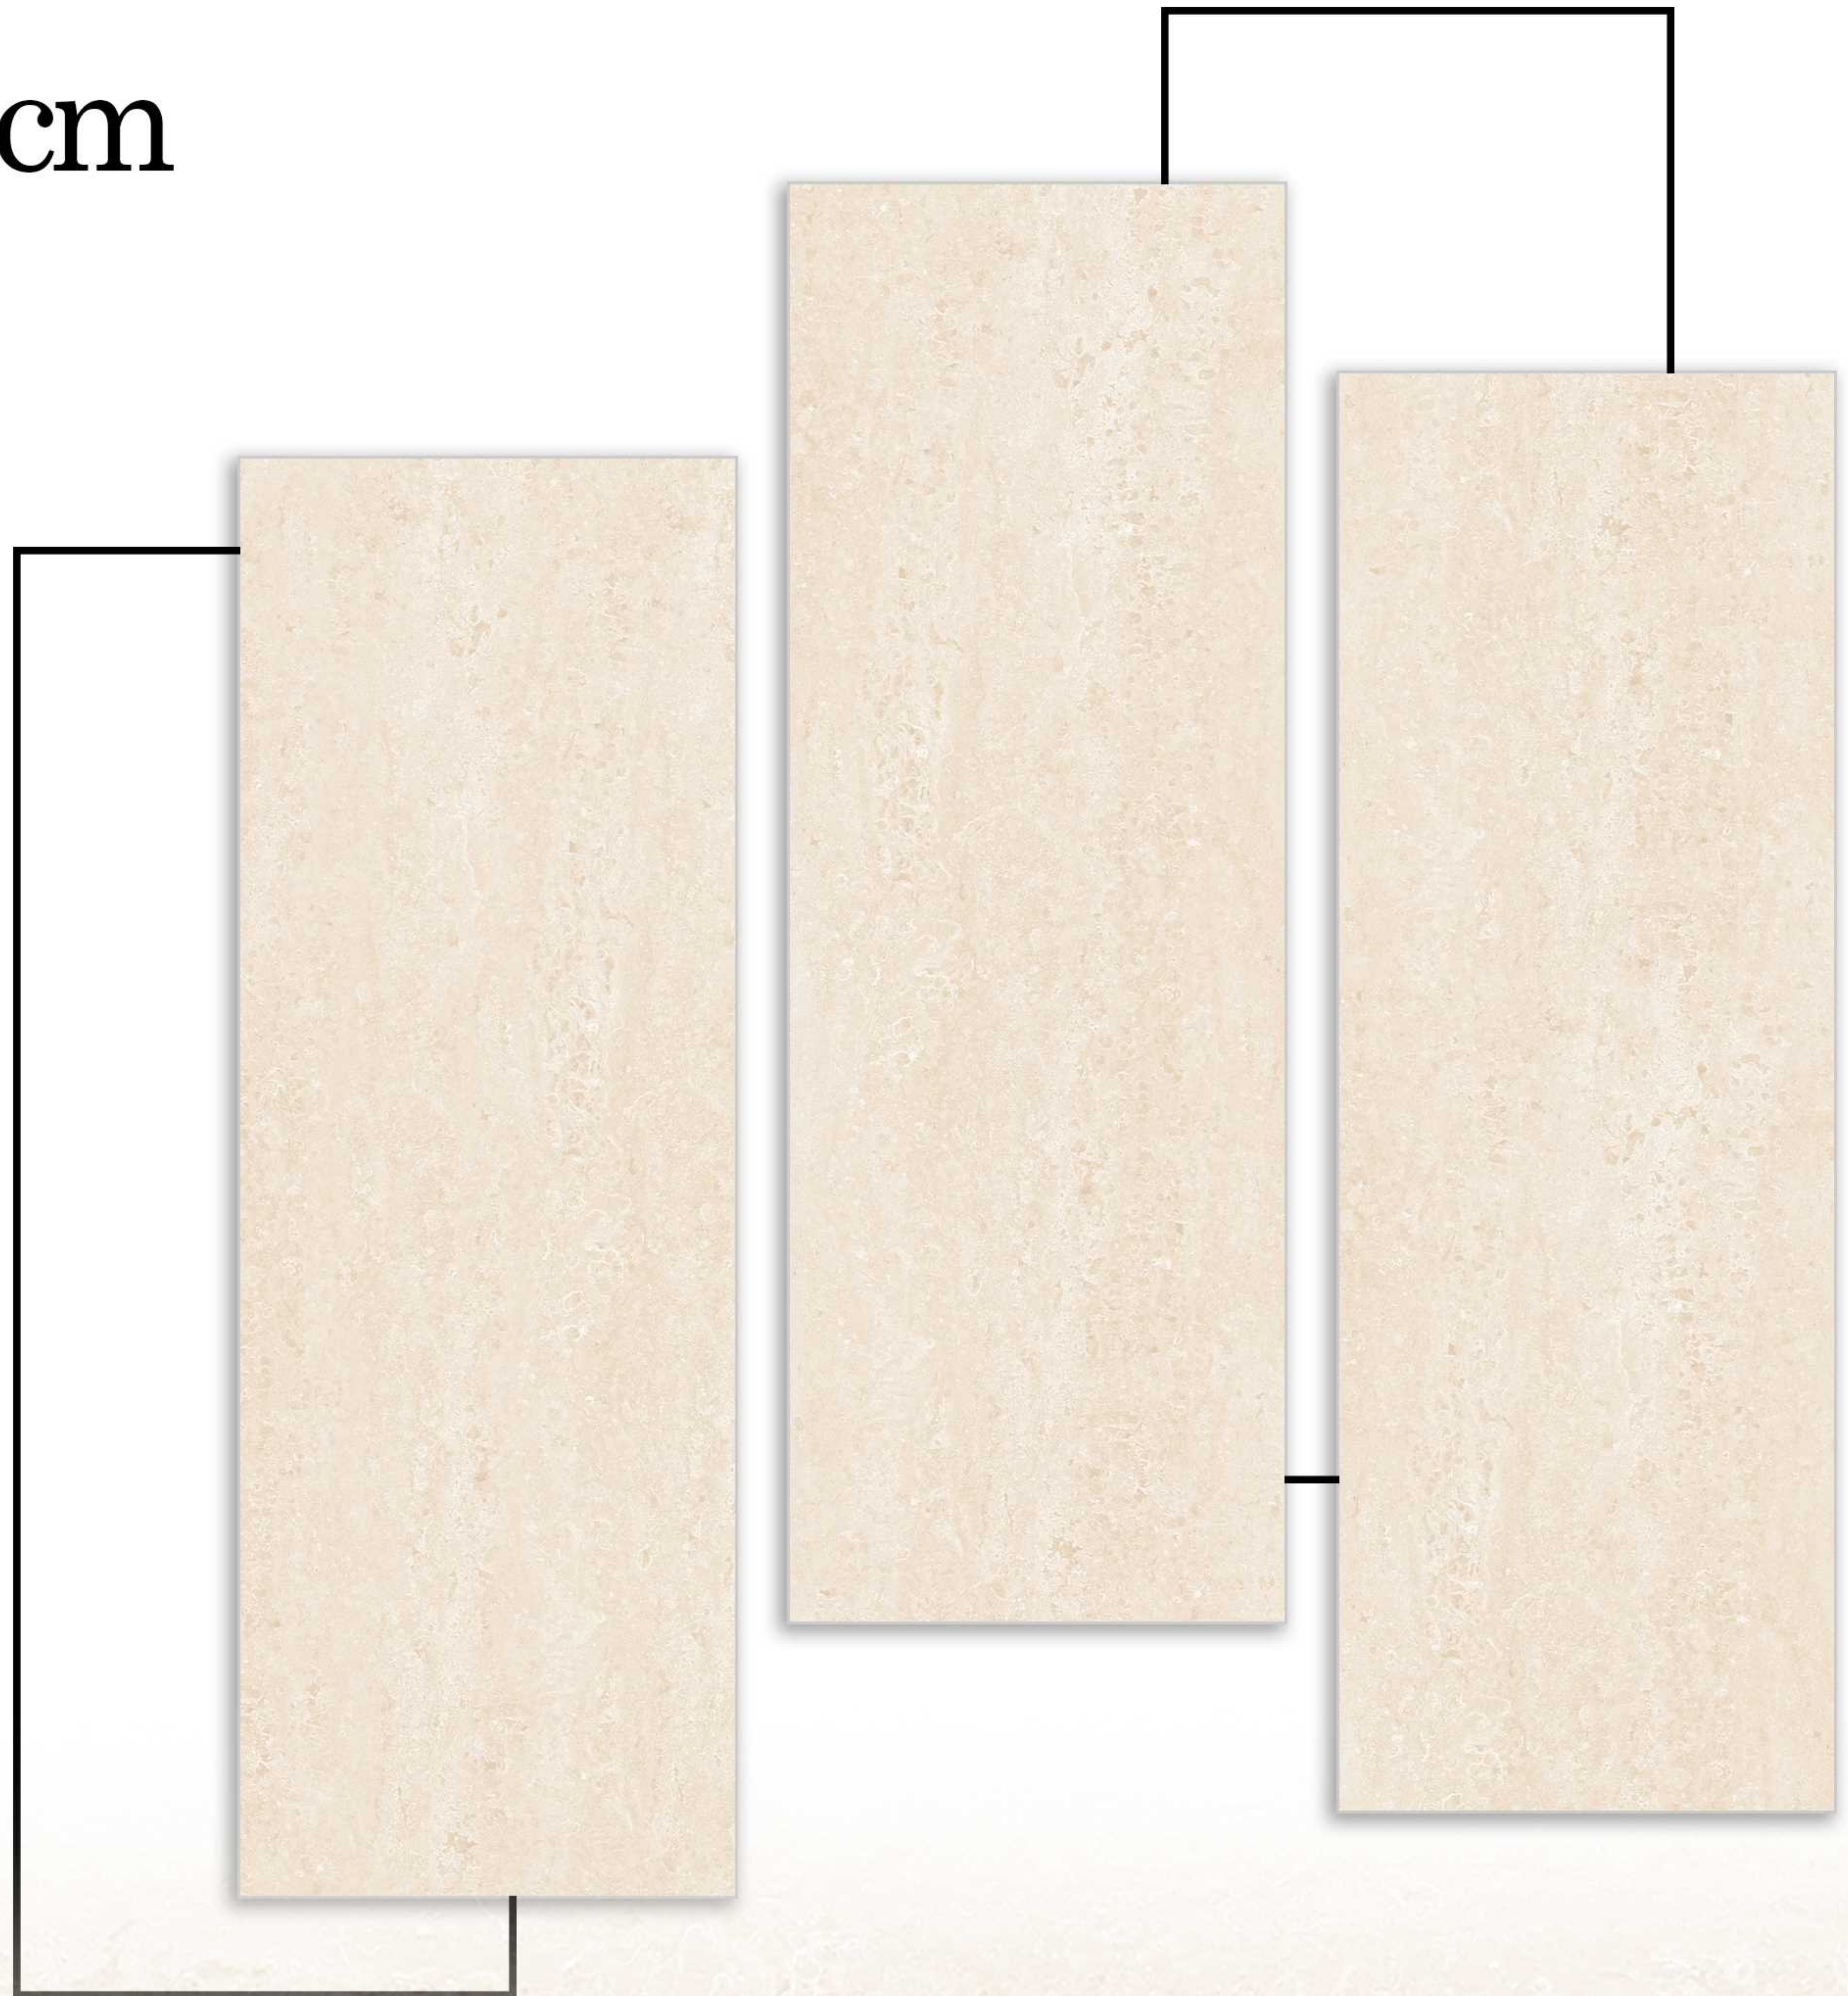

# BAZALT

40x120cm

# Bazalt

40x120cm Matte White Body

SANDSTONE  
cream

White Body Matte Cream

# SANDSTONE

40x120cm

# Sandstone

40x120cm Matte White Body Brown

The background of the image is a close-up, vertical view of a travertine stone surface. The stone has a warm, light beige or tan color with prominent, irregular vertical veining and a porous, slightly textured appearance. The lighting is even, highlighting the natural grain and subtle variations in tone of the mineral.