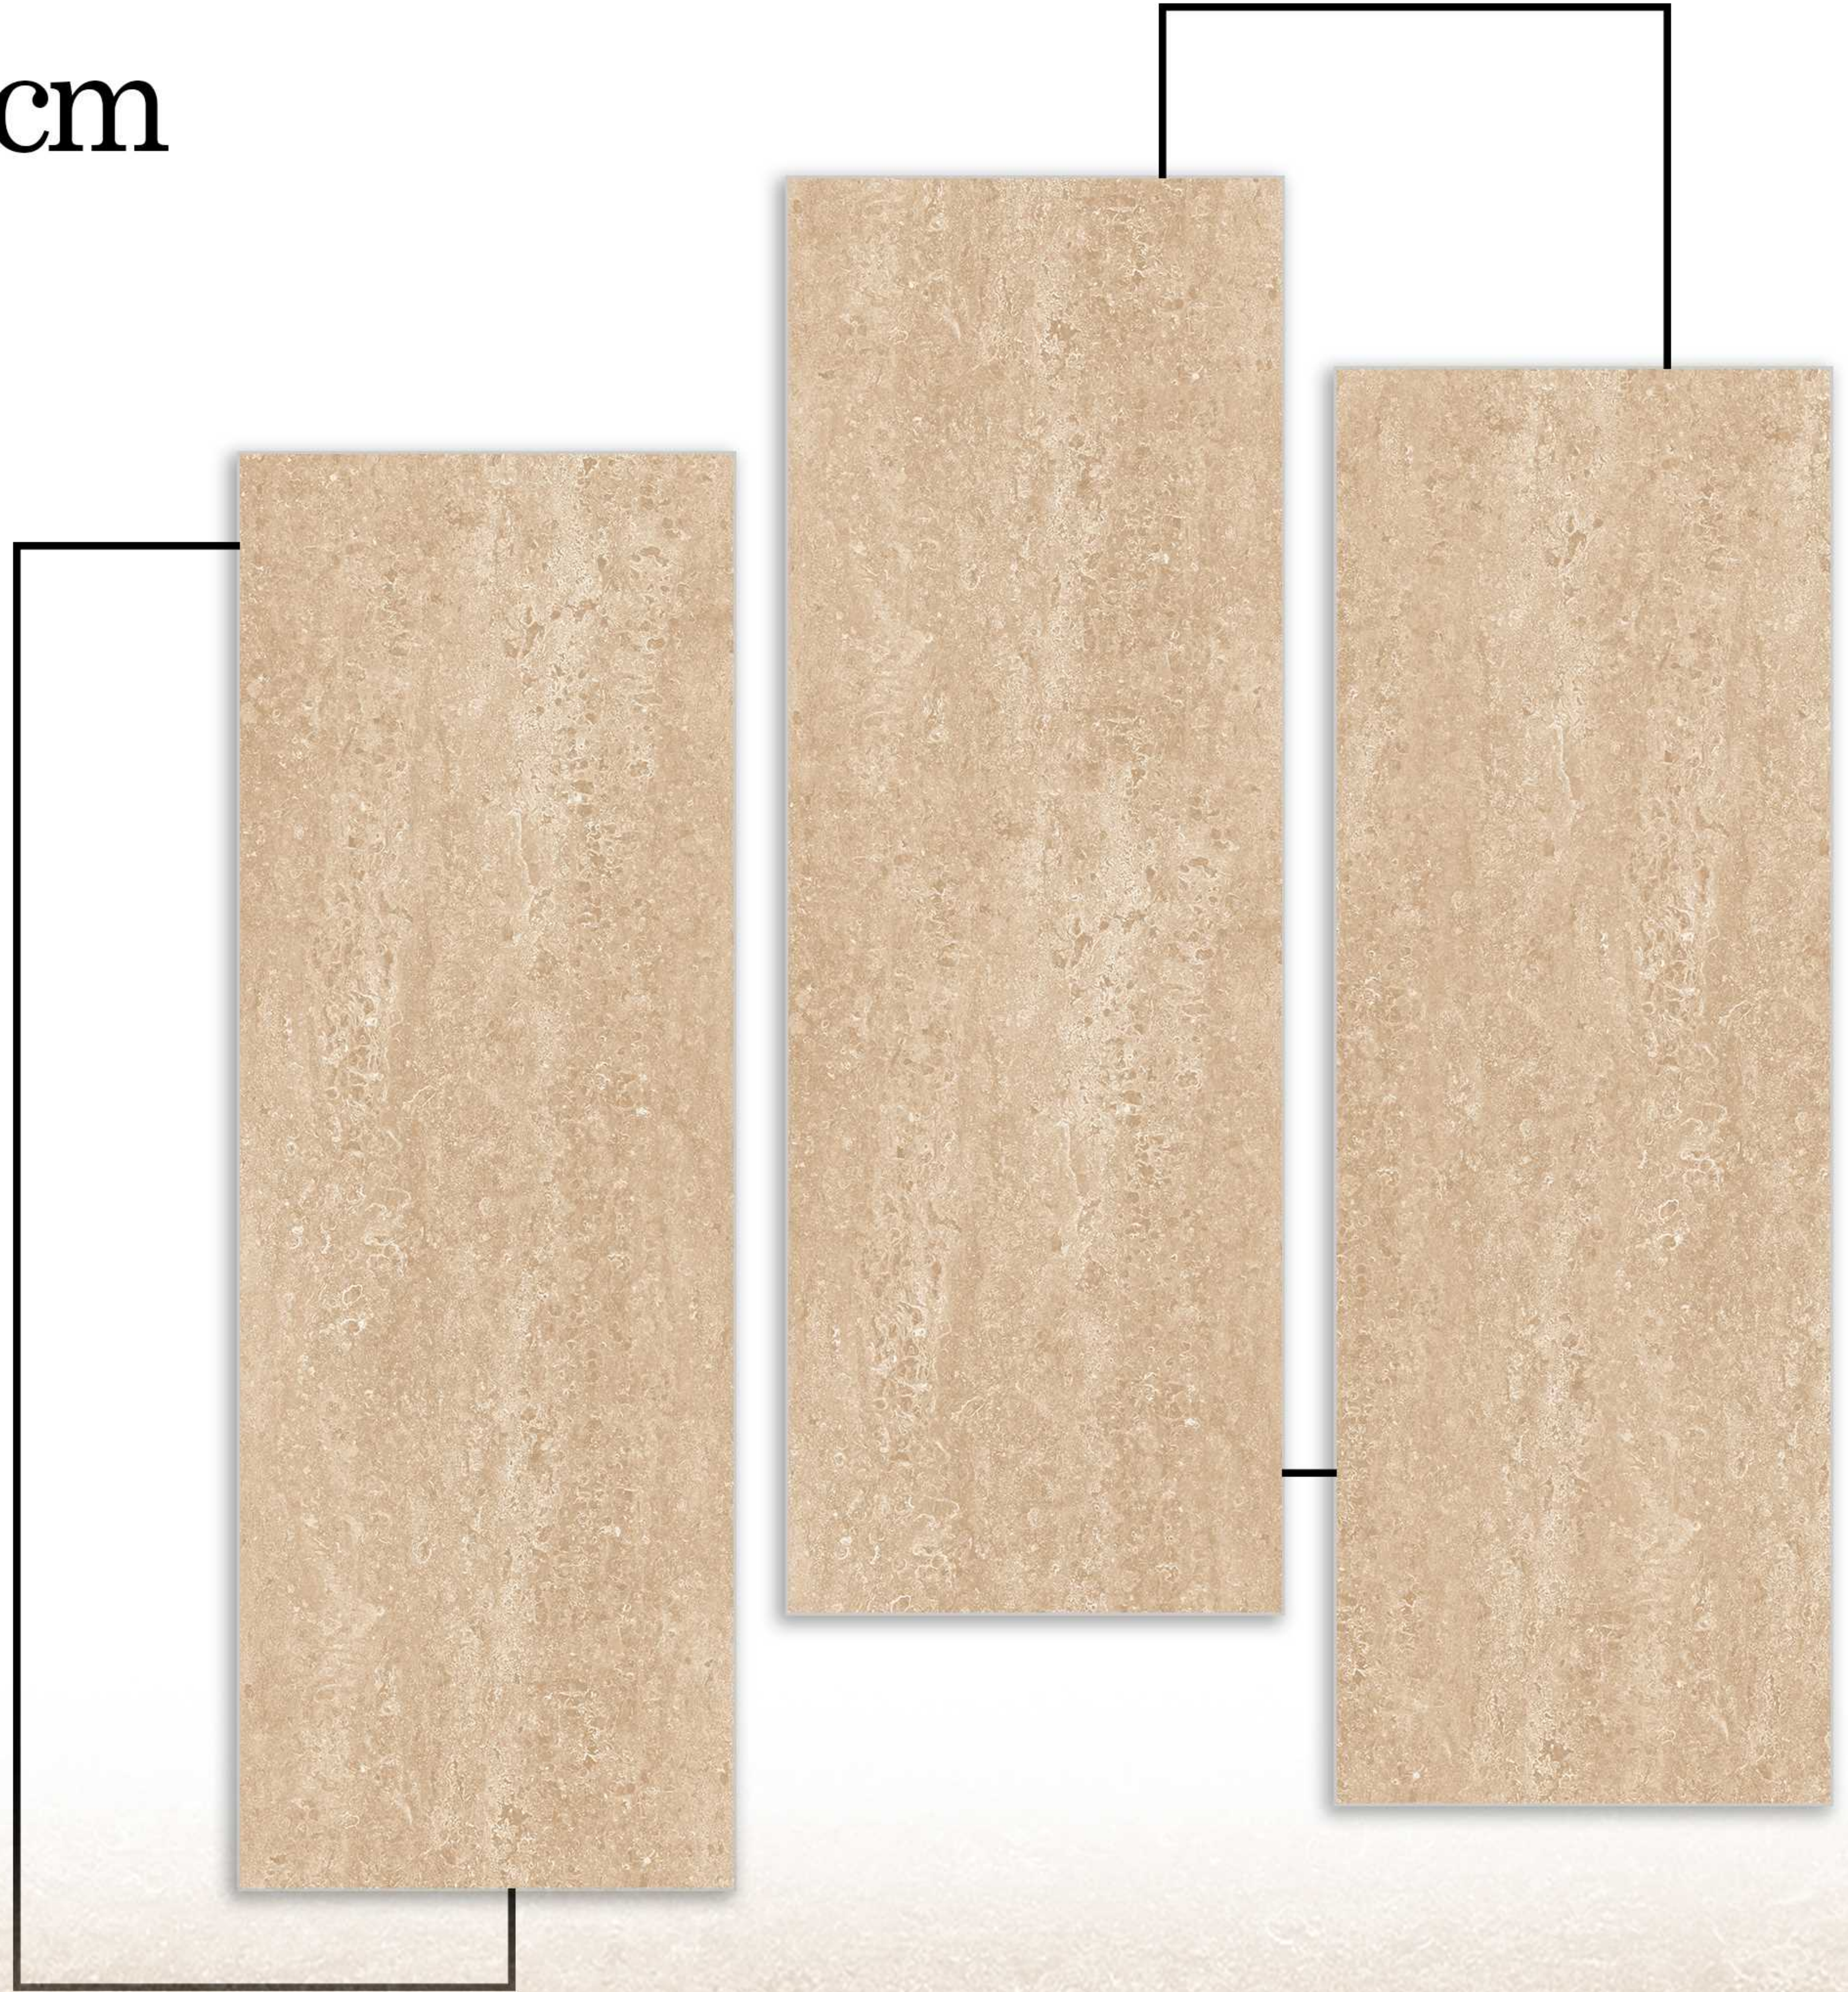

# Sandstone

40x120cm Matte White Body Cream

SANDSTONE  
brown

White Body Matte Brown

# SANDSTONE

40x120cm

# Sandstone

40x120cm Matte White Body Brown

The background of the image is a close-up, vertical view of a travertine stone surface. The stone has a warm, light beige or tan color with prominent, irregular vertical veining and a porous, slightly textured appearance. The lighting is even, highlighting the natural grain and subtle variations in tone of the mineral.