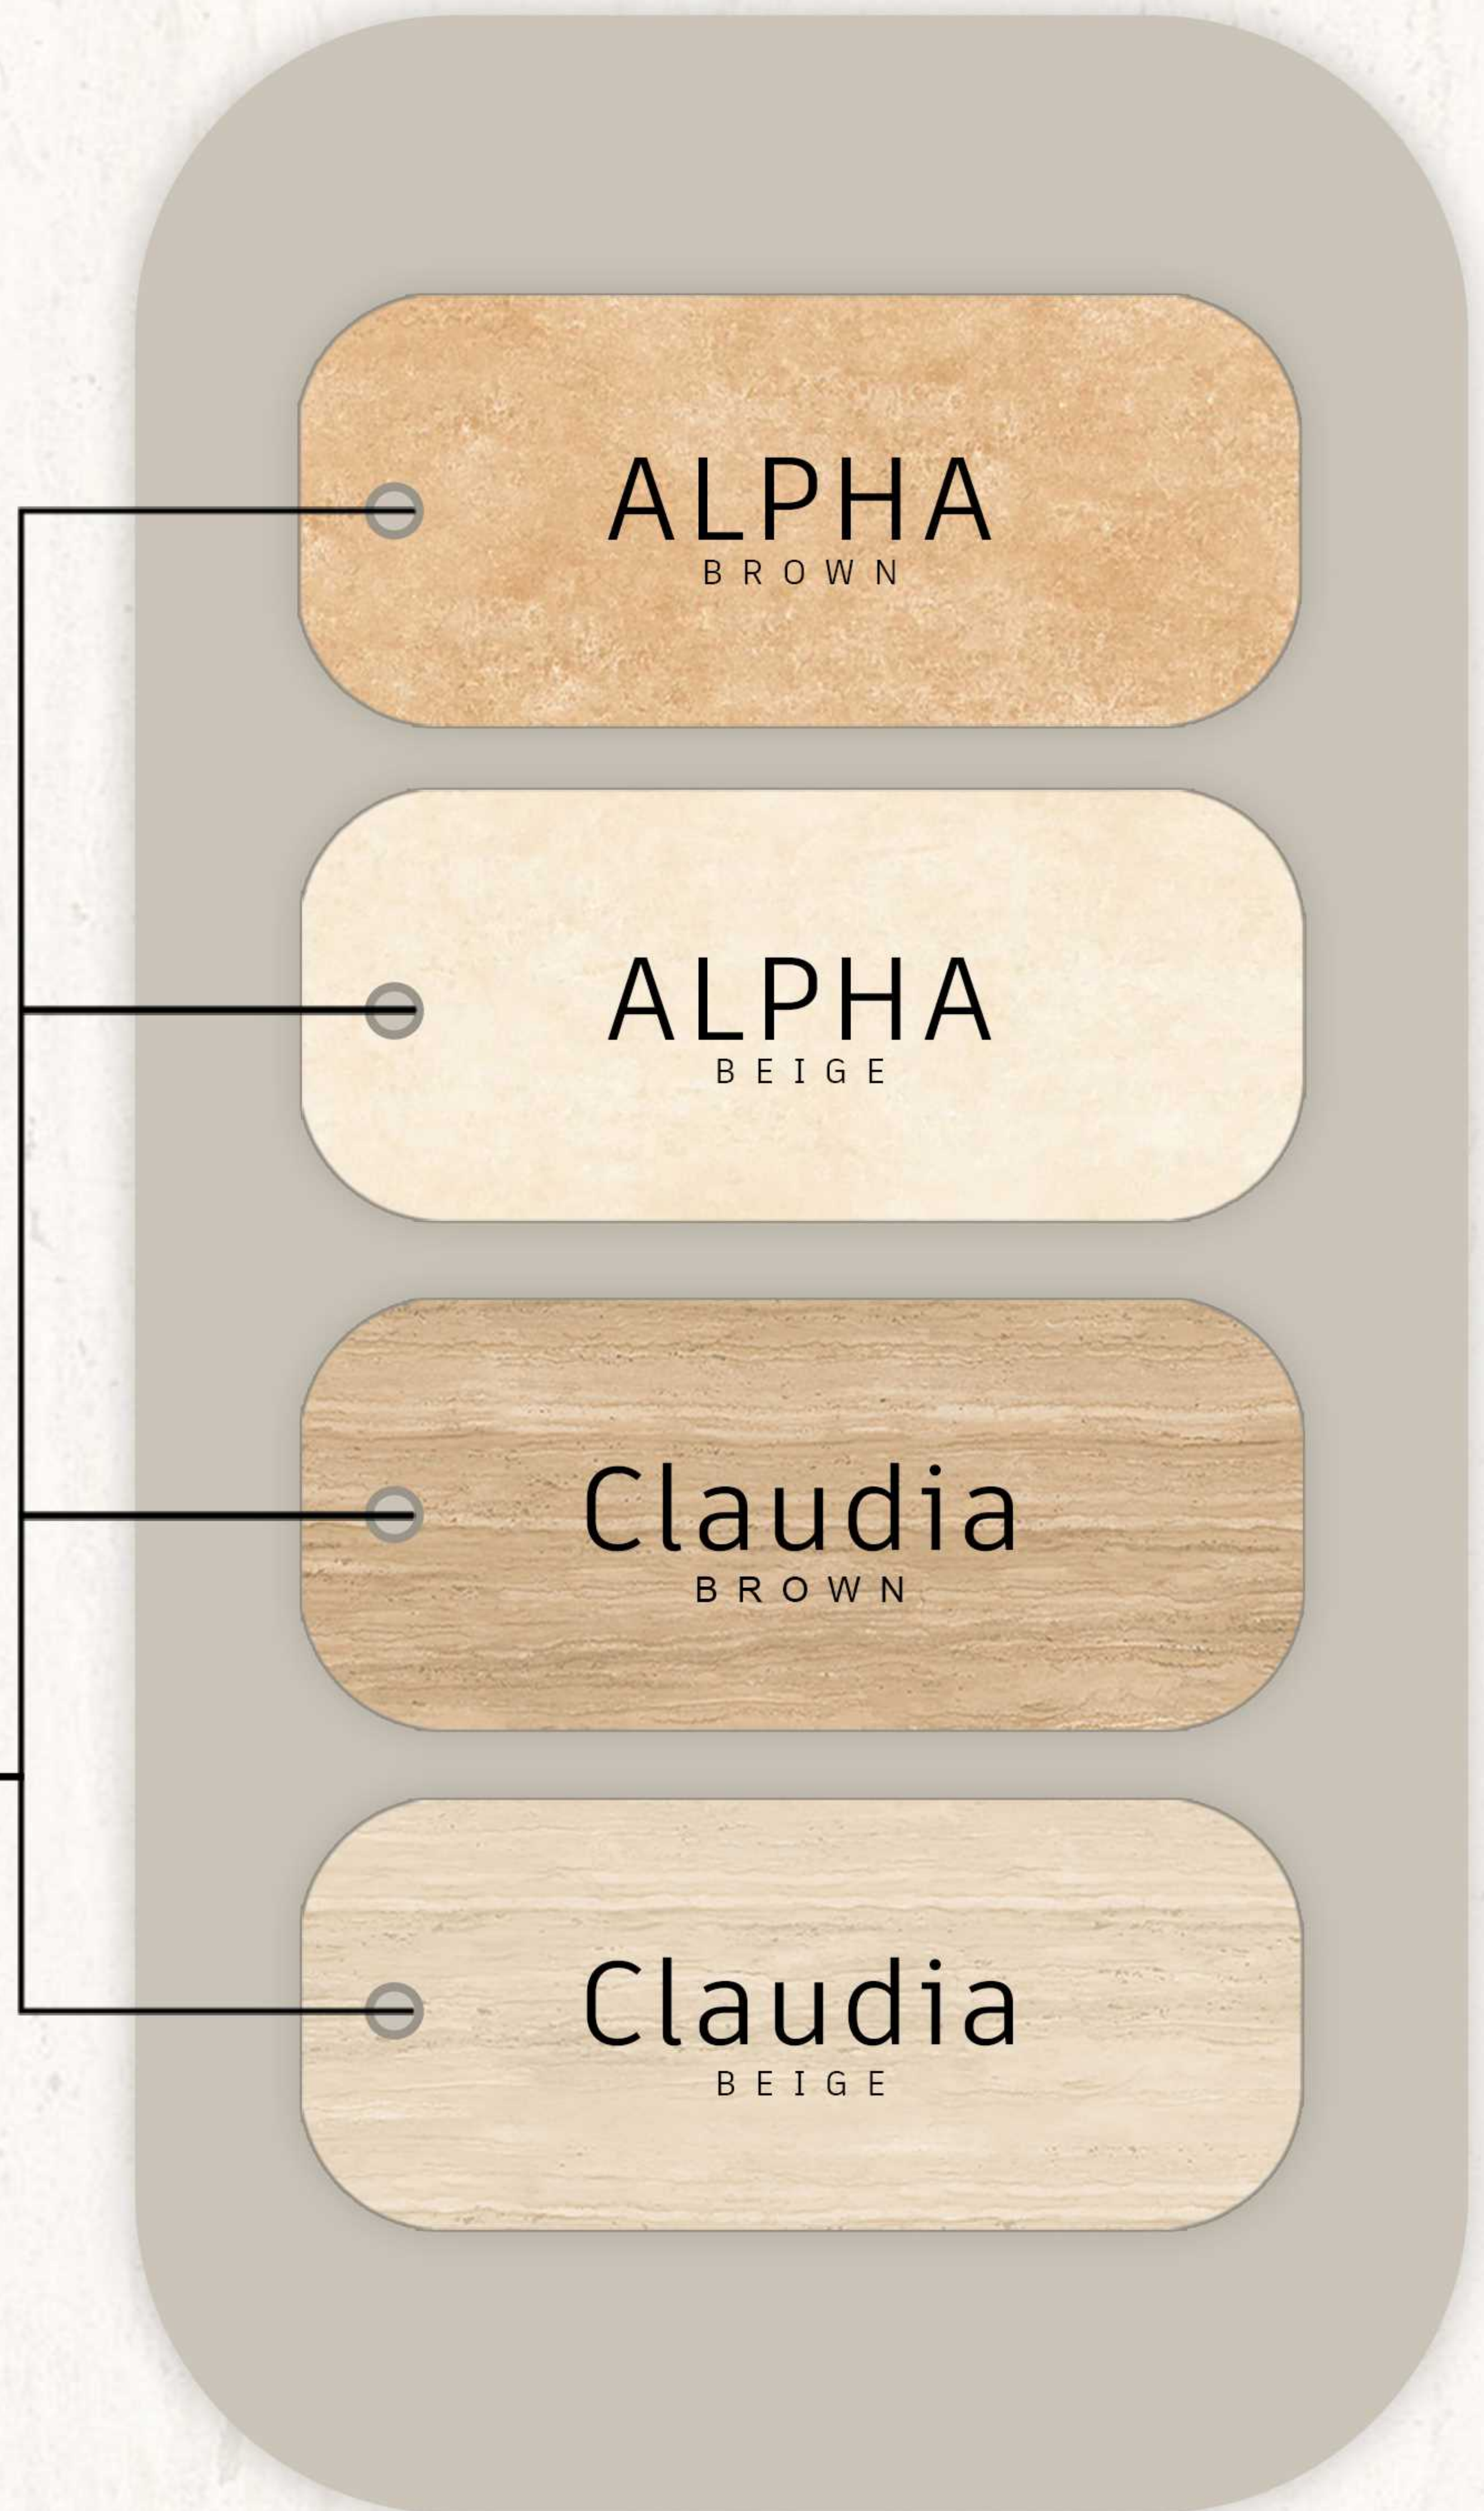

CATALOG

MATTE

40x100_{CM}

 Gloria_Ceramice
 WWW.Gloriatile.com

2025

CONTENTS

40
X cm
100

Matte
40x100cm

ALPHA

B r o w n

B e i g e

ALPHA

Brown

ALPHA

Brown/White Body /Matte/40x100cm

ALPHA
Brown