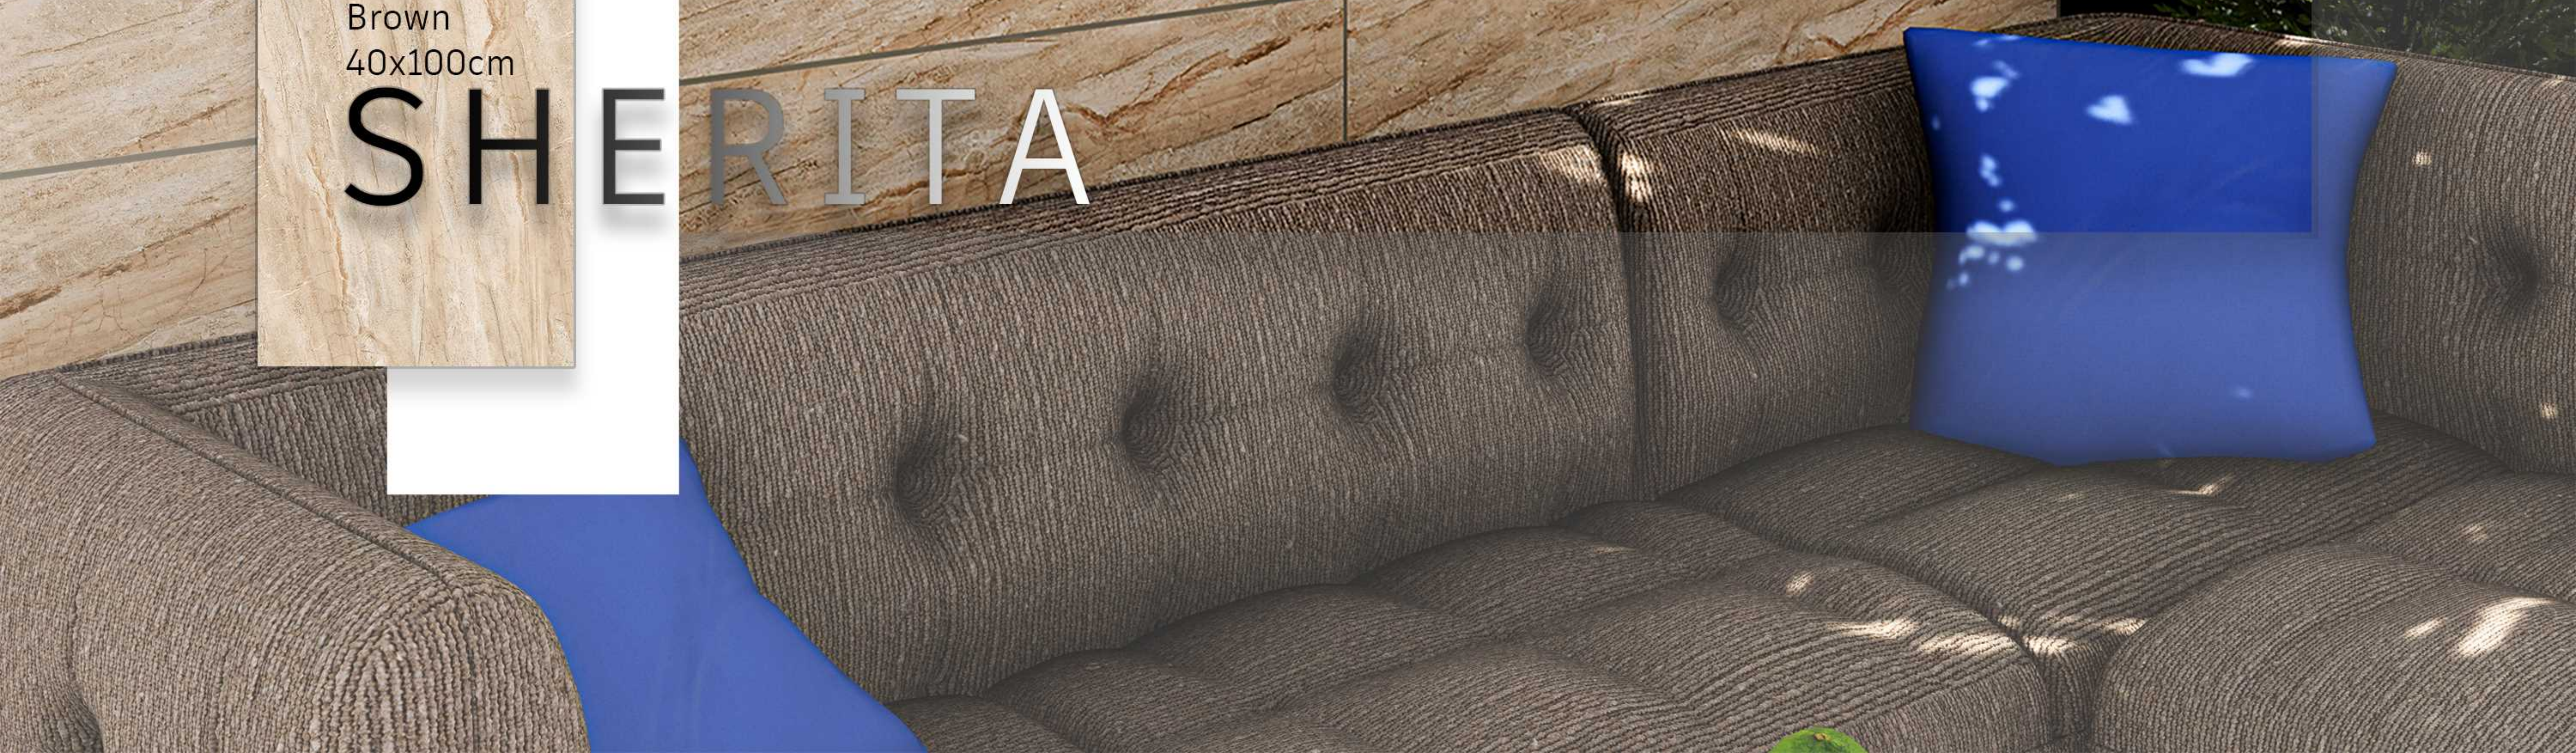

## ■ VENATO

A vertical rectangular color swatch showing a wood-grain pattern in shades of beige and light brown. The grain runs vertically, with darker brown streaks and lighter beige areas.

Sherita

Beige

# SHERITA

---

40x100cm  
Glossy  
White Body  
Beige

Beige  
40x100cm

SHERITA

Sherita

Brown

# SHERITA

---

40x100cm  
Glossy  
White Body  
Brown

Brown  
40x100cm

SHERITA